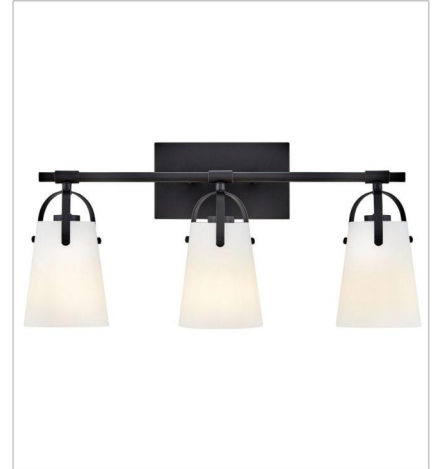

FOSTER

Clean and airy, Foster breathes composed simplicity into any bath space. Its softly tapered glass shade, suspended from arched handle prongs, creates a sophisticated transitional silhouette, enhanced by practical yet stylized details.

FINISH: Black
GLASS: Etched Opal

5130BK-OP
MEDIUM SCONCE
5" W, 10" H
Socketed
1-14w Med. LED, 100w Equiv.

5132BK-OP
SMALL TWO LIGHT VANITY
13.8" W, 10.8" H
Socketed
2-14w Med. LED, 100w Equiv.

5133BK-OP
MEDIUM THREE LIGHT VANITY
22.8" W, 10.8" H
Socketed
3-14w Med. LED, 100w Equiv.