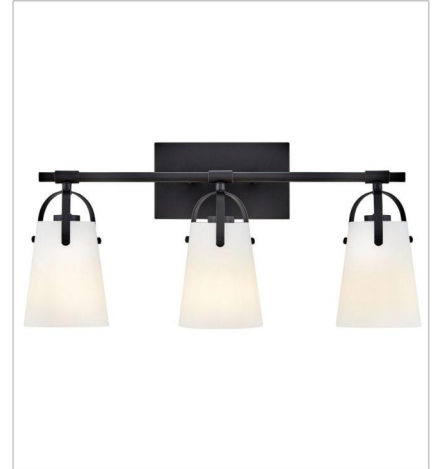

FOSTER

Clean and airy, Foster breathes composed simplicity into any bath space. Softly tapered glass shades suspended from arched handle prongs create a sophisticated transitional silhouette, enhanced by practical yet stylized details.

FINISH: Black
GLASS: Etched Opal

5130BK-OP
MEDIUM SCONCE
5" W, 10" H
Socketed
1-14w Med. LED, 100w Equiv.

5132BK-OP
SMALL TWO LIGHT VANITY
13.8" W, 10.8" H
Socketed
2-14w Med. LED, 100w Equiv.

5133BK-OP
MEDIUM THREE LIGHT VANITY
22.8" W, 10.8" H
Socketed
3-14w Med. LED, 100w Equiv.