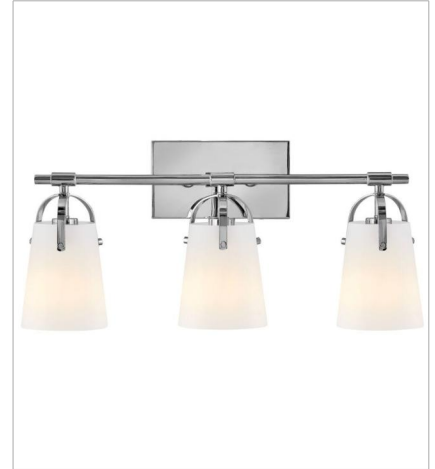

FOSTER

Clean and airy, Foster breathes composed simplicity into any bath space. Softly tapered glass shades suspended from arched handle prongs create a sophisticated transitional silhouette, enhanced by practical yet stylized details.

FINISH: Chrome
GLASS: Etched Opal

5130CM-OP
MEDIUM SCONCE
5" W, 10" H
Socketed
1-14w Med. LED, 100w Equiv.

5132CM-OP
SMALL TWO LIGHT VANITY
13.8" W, 10.8" H
Socketed
2-14w Med. LED, 100w Equiv.

5133CM-OP
MEDIUM THREE LIGHT VANITY
22.8" W, 10.8" H
Socketed
3-14w Med. LED, 100w Equiv.