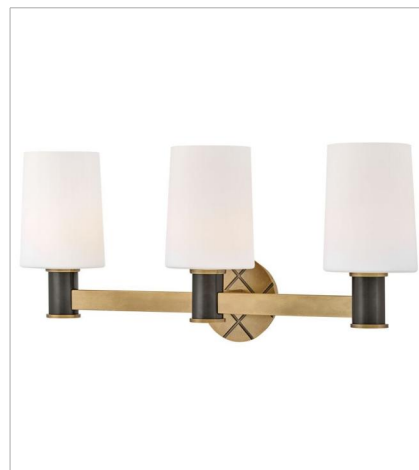

DECLAN

Featuring a geometric, crosshatch motif, Declan's substantial silhouette is enhanced by a heavy cast backplate and stem accentuated by a contrasting, two-tone finish. A tall, tapered, etched opal glass shade creates softly diffused illumination and a comfortable atmosphere.

FINISH: Heritage Brass with Black Oxide accents

GLASS: Etched Opal

51370HB-BX
MEDIUM SCONCE
5" W, 11" H
Socketed
1-5w Cand. LED, 60w Equiv.

51372HB-BX
SMALL TWO LIGHT VANITY
15" W, 11" H
Socketed
2-5w Cand. LED, 60w Equiv.

51373HB-BX
MEDIUM THREE LIGHT VANITY
25" W, 11" H
Socketed
3-5w Cand. LED, 60w Equiv.