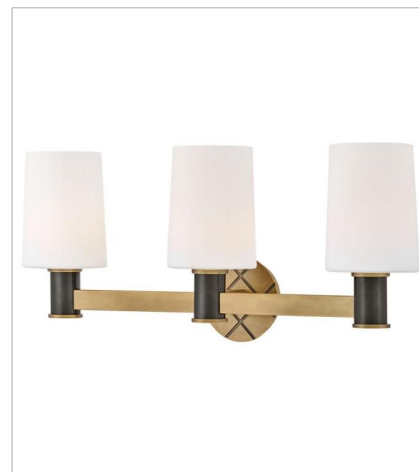

# DECLAN

Featuring a geometric, crosshatch motif, Declan's substantial silhouette is enhanced by a heavy cast backplate and stem accentuated by a contrasting, two-tone finish. Tall, tapered, etched opal glass shades create softly diffused illumination and a comfortable atmosphere.

**FINISH:** Heritage Brass with Black Oxide accents

**GLASS:** Etched Opal

**51370HB-BX**  
MEDIUM SCONCE  
5" W, 11" H  
Socketed  
1-5w Cand. LED, 60w Equiv.

**51372HB-BX**  
SMALL TWO LIGHT VANITY  
15" W, 11" H  
Socketed  
2-5w Cand. LED, 60w Equiv.

**51373HB-BX**  
MEDIUM THREE LIGHT VANITY  
25" W, 11" H  
Socketed  
3-5w Cand. LED, 60w Equiv.