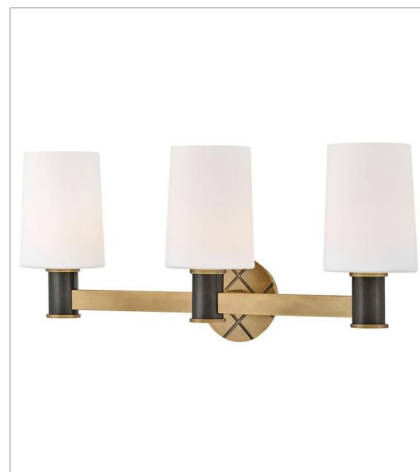

DECLAN

Featuring a geometric, crosshatch motif, Declan's substantial silhouette is enhanced by a heavy cast backplate and stem accentuated by a contrasting, two-tone finish. Tall, tapered, etched opal glass shades create softly diffused illumination and a comfortable atmosphere.

FINISH: Heritage Brass with Black Oxide accents

GLASS: Etched Opal

51370HB-BX

MEDIUM SCONCE

5" W, 11" H

Socketed

1-5w Cand. LED, 60w Equiv.

51372HB-BX

SMALL TWO LIGHT VANITY

15" W, 11" H

Socketed

2-5w Cand. LED, 60w Equiv.

51373HB-BX

MEDIUM THREE LIGHT VANITY

25" W, 11" H

Socketed