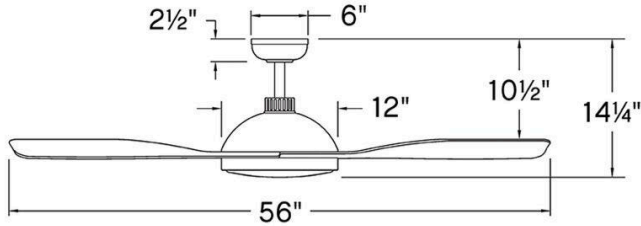

## 906556FMB-LDD

ALBA 56" LED SMART FAN

DETAILS	
FAN FINISH:	Matte Black
GLASS:	White Polycarbonate
BLADE COUNT:	3
SLOPE DEGREE:	20

DIMENSIONS	
WIDTH:	56"
HEIGHT:	14.3"
WEIGHT:	24.2lb

LIGHT SOURCE	
LED NAME:	EB3WD906541
VOLTAGE:	120v
LUMENS:	2400
CRI:	90
INCANDESCENT EQUIVALENCY:	3 x 60w

MOUNTING	
CANOPY:	6" Dia.
LEAD WIRE:	1 X 80"

SHIPPING	
CARTON LENGTH:	29
CARTON WIDTH:	16.8
CARTON HEIGHT:	11.5
CARTON WEIGHT:	26.4

Featuring unique, upwardly curved blades complemented by an exaggerated central light, Alba's modern look strikes a perfect balance between style and function. Its damp-rated design with integrated LEDs is suitable for both interior and covered outdoor areas. Equipped with a 6-speed DC motor that is WiFi enabled and ready to connect right out of the box. Operated by the HIRO control or WiFi compatible with the Hinkley App.