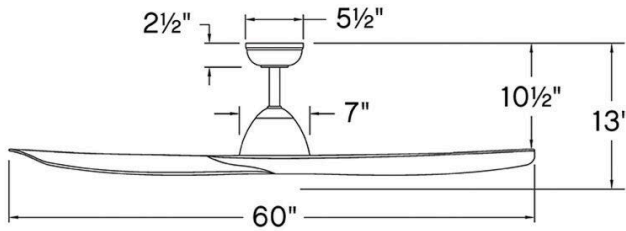

LIV

906660FBD-NWD

LIV 60" SMART FAN

DETAILS	
FAN FINISH:	Matte Black
BLADE COUNT:	3
SLOPE DEGREE:	20

DIMENSIONS	
WIDTH:	60"
HEIGHT:	12.3"
WEIGHT:	12.5lb

LIGHT SOURCE	
VOLTAGE:	120v

MOUNTING	
CANOPY:	6" Dia.
LEAD WIRE:	1 X 80"

SHIPPING	
CARTON LENGTH:	38.8
CARTON WIDTH:	16.5
CARTON HEIGHT:	9.5
CARTON WEIGHT:	21

Liv's sleek, wet-rated design accentuates modern interior or outdoor spaces with its artfully arranged blades. Part of the Coastal Elements Collection, this resilient fan is crafted with composite materials that are coated with an anti-fading finish for maximum durability. Liv is equipped with a 6-speed DC motor that is WiFi enabled and ready to connect right out of the box. Operated by the HIRO control or WiFi compatible with the Hinkley App.

PRODUCT DETAILS:

- Fan Control included, HIRO Control - 6 Speed Reversing
- For more information on how to control your ceiling fan via the Hinkley Home Automation App, [click here](#).
- This item may be hung on a sloped ceiling
- Suitable for use in wet (outdoor direct rain) locations as defined by NEC and CEC. Meets United States UL Underwriters Laboratories & CSA Canadian Standards Association Product Safety Standards
- WiFi compatible with included fan control
- This item includes a 6" down rod. Other various lengths of down rods are available and sold separately to customize the installation height.
- The Coastal Elements Collection offers versatile designs, constructed of composite materials and coated with anti-fading finishes, for maximum durability in harsh climates
- Powered by a highly efficient and quiet DC motor