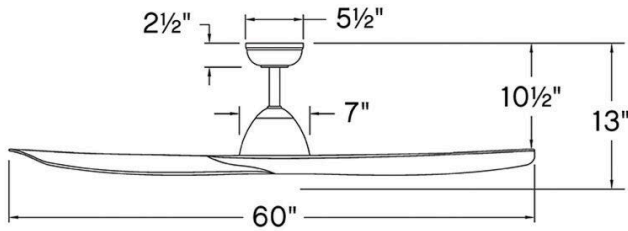

LIV

906660FMW-NWD

LIV 60" SMART FAN

DETAILS

FAN FINISH:	Matte White
BLADE COUNT:	3
SLOPE DEGREE:	20

DIMENSIONS

WIDTH:	60"
HEIGHT:	12.3"
WEIGHT:	12.5lb

LIGHT SOURCE

VOLTAGE:	120v
----------	------

MOUNTING

CANOPY:	6" Dia.
LEAD WIRE:	1 X 80"

SHIPPING

CARTON LENGTH:	38.8
CARTON WIDTH:	16.5
CARTON HEIGHT:	9.5
CARTON WEIGHT:	21

Liv's sleek, wet-rated design accentuates modern interior or outdoor spaces with its artfully arranged blades. Part of the Coastal Elements Collection, this resilient fan is crafted with composite materials that are coated with an anti-fading finish for maximum durability. Liv is equipped with a 6-speed DC motor that is WiFi enabled and ready to connect right out of the box. Operated by the HIRO control or WiFi compatible with the Hinkley App.

PRODUCT DETAILS:

- Fan Control included, HIRO Control - 6 Speed Reversing
- For more information on how to control your ceiling fan via the Hinkley Home Automation App, [click here](#).
- This item may be hung on a sloped ceiling
- Suitable for use in wet (outdoor direct rain) locations as defined by NEC and CEC. Meets United States UL Underwriters Laboratories & CSA Canadian Standards Association Product Safety Standards
- WiFi compatible with included fan control
- This item includes a 6" down rod. Other various lengths of down rods are available and sold separately to customize the installation height.
- The Coastal Elements Collection offers versatile designs, constructed of composite materials and coated with anti-fading finishes, for maximum durability in harsh climates
- Powered by a highly efficient and quiet DC motor