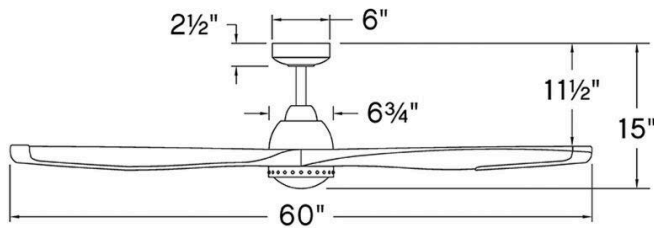

# AILERON

906760FMB-LDD

AILERON 60" LED SMART FAN

DETAILS	
FAN FINISH:	Matte Black
GLASS:	White Polycarbonate
BLADE COUNT:	3
SLOPE DEGREE:	20

DIMENSIONS	
WIDTH:	60"
HEIGHT:	15"
WEIGHT:	26.4lb

LIGHT SOURCE	
LED NAME:	EL16W2835
VOLTAGE:	120v
LUMENS:	1320
CRI:	90
INCANDESCENT EQUIVALENCY:	1 x 100w

MOUNTING	
CANOPY:	6" Dia.
LEAD WIRE:	1 X 80"

SHIPPING	
CARTON LENGTH:	28.8
CARTON WIDTH:	13.8
CARTON HEIGHT:	8.3
CARTON WEIGHT:	28.6

Accented by unique metal trim along the blades and central light, Aileron's modern design brings added interest to your ceiling and a cool breeze to the surrounding space. Its versatile, damp-rated design is perfect for both interior and outdoor settings. Equipped with a 6-speed DC motor that is WiFi enabled and ready to connect right out of the box. Operated by the HIRO control or WiFi compatible with the Hinkley App.