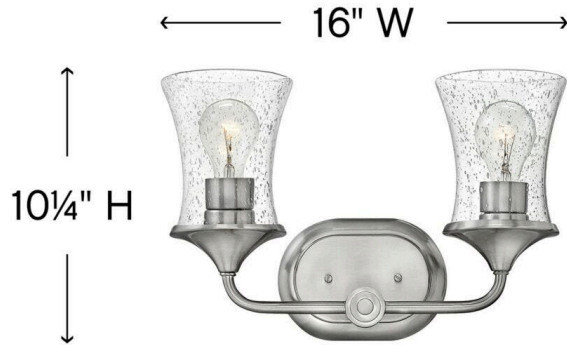

### TWO LIGHT VANITY

Thistledown is an updated traditional design with smooth, flowing lines and a practical elegance that adds sophistication to any space.

DETAILS	
FINISH:	Brushed Nickel
MATERIAL:	Steel
GLASS:	Clear Seedy
DIMMABLE:	No

DIMENSIONS	
WIDTH:	16"
HEIGHT:	10.3"
WEIGHT:	4.2lb
BACK PLATE:	7"W X 5"H
EXTENSION:	6.3"
TOP TO OUTLET:	8.000000"

LIGHT SOURCE	
LIGHT SOURCE:	Socketed
WATTAGE:	2-12w Med. LED, 100w Equiv. or 2-100w Med.
VOLTAGE:	120v