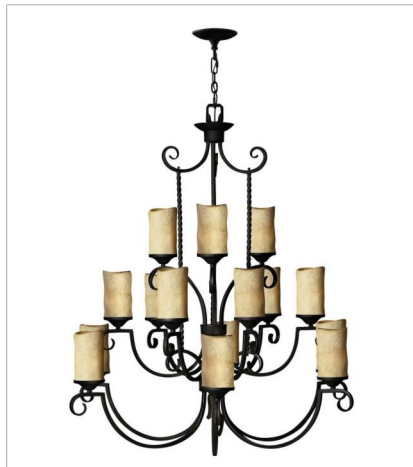

# CASA

Casa makes the most of its fine details: clear seedy glass, twisted wrought iron and hand-forged scrollwork in an Olde Black finish complete its rustic-chic appeal with a Southwestern flair.

**FINISH:** Olde Black  
**GLASS:** Antique Scavo, Clear Seedy, Light Etched Amber

**4013OL**  
SMALL SINGLE TIER  
16.8" W, 18.5" H  
Socketed  
3-8w Med. LED, 100w Equiv. or 3-100w Med.

**4015OL**  
MEDIUM SINGLE TIER  
25" W, 25.5" H  
Socketed  
5-8w Med. LED, 100w Equiv. or 5-100w Med.

**4015OL-CL**  
MEDIUM SINGLE TIER  
25" W, 25.5" H  
Socketed  
5-8w Med. LED, 100w Equiv. or 5-100w Med.

**4017OL-CL**  
SMALL PENDANT  
5.3" W, 12.3" H  
Socketed  
1-8w Med. LED, 100w Equiv. or 1-100w Med.