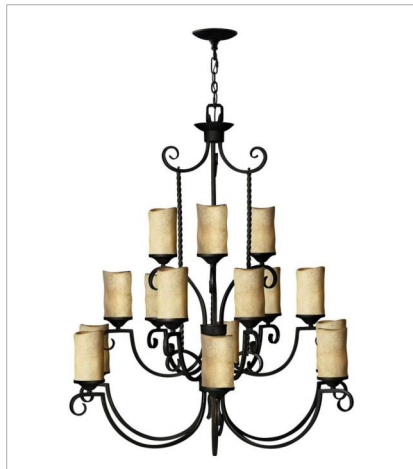

# CASA

Casa makes the most of its fine details: clear seedy glass, twisted wrought iron and hand-forged scrollwork in an Olde Black finish complete its rustic-chic appeal with a Southwestern flair.

**FINISH:** Olde Black  
**GLASS:** Antique Scavo, Clear Seedy, Light Etched Amber

**4013OL**  
SMALL SINGLE TIER  
16.8" W, 18.5" H  
Socketed  
3-8w Med. LED, 100w Equiv. or 3-100w Med.

**4015OL**  
MEDIUM SINGLE TIER  
25" W, 25.5" H  
Socketed  
5-8w Med. LED, 100w Equiv. or 5-100w Med.

**4015OL-CL**  
MEDIUM SINGLE TIER  
25" W, 25.5" H  
Socketed  
5-8w Med. LED, 100w Equiv. or 5-100w Med.

**4017OL-CL**  
SMALL PENDANT  
5.3" W, 12.3" H  
Socketed  
1-8w Med. LED, 100w Equiv. or 1-100w Med.