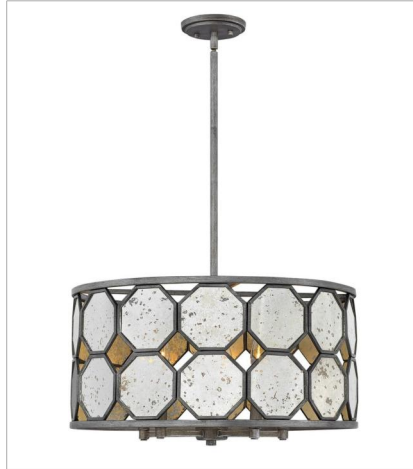

LARA

Stunning octagonal panes of antique mirror glass are the striking centerpiece of Lara's stem hung transitional design. The hand painted Brushed Silver finish radiates with lustrous undertones, adding dimension and vintage elegance.

FINISH: Brushed Silver
GLASS: Antique Mirror

3560BV
SINGLE LIGHT SCONCE
8.5" W, 11.5" H
Socketed
1-5w Cand. LED, 60w Equiv. or 1-60w Cand.

3564BV
MEDIUM DRUM
21.8" W, 12.8" H
Socketed

3566BV
LARGE DRUM
26.3" W, 13.8" H
Socketed
8-5w Cand. LED, 60w Equiv. or 8-60w Cand.