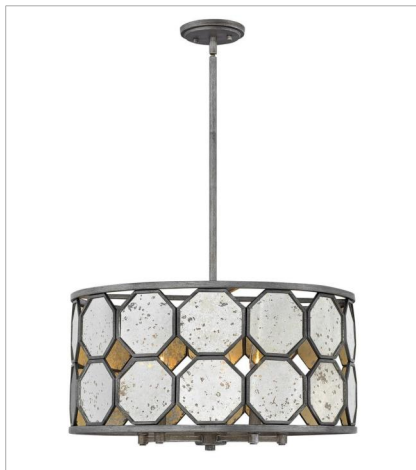

LARA

Stunning octagonal panes of antique mirror glass are the striking centerpiece of Lara's stem hung transitional design. The hand painted Brushed Silver finish radiates with lustrous undertones, adding dimension and vintage elegance.

FINISH: Brushed Silver
GLASS: Antique Mirror

3560BV
SINGLE LIGHT SCONCE
8.5" W, 11.5" H
Socketed
1-5w Cand. LED, 60w Equiv. or 1-60w Cand.

3564BV
MEDIUM DRUM
21.8" W, 12.8" H
Socketed

3566BV
LARGE DRUM
26.3" W, 13.8" H
Socketed
8-5w Cand. LED, 60w Equiv. or 8-60w Cand.