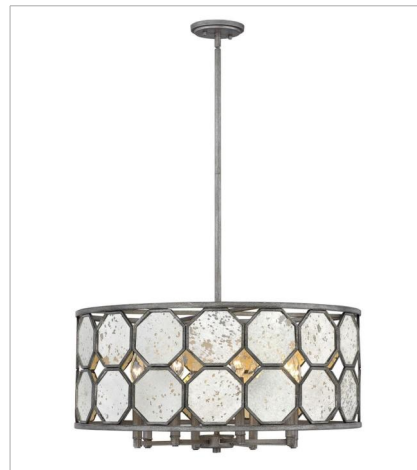

LARA

Stunning octagonal panes of antique mirror glass are the striking centerpiece of Lara's stem hung transitional design. The hand painted Brushed Silver finish radiates with lustrous undertones, adding dimension and vintage elegance.

FINISH: Brushed Silver
GLASS: Antique Mirror

3560BV
SINGLE LIGHT SCONCE
8.5" W, 11.5" H
Socketed
1-5w Cand. LED, 60w Equiv. or 1-60w Cand.

3564BV
MEDIUM DRUM
21.8" W, 12.8" H
Socketed

3566BV
LARGE DRUM
26.3" W, 13.8" H
Socketed
8-5w Cand. LED, 60w Equiv. or 8-60w Cand.