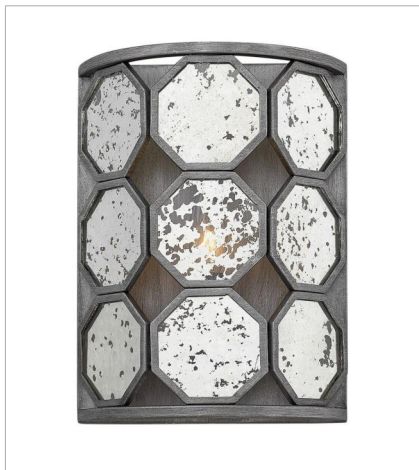

LARA

Stunning octagonal panes of antique mirror glass are the striking centerpiece of Lara's stem hung transitional design. The hand painted Brushed Silver finish radiates with lustrous undertones, adding dimension and vintage elegance.

FINISH: Brushed Silver
GLASS: Antique Mirror

3560BV
SINGLE LIGHT SCONCE
8.5" W, 11.5" H
Socketed
1-5w Cand. LED, 60w Equiv. or 1-60w Cand.

3564BV
MEDIUM DRUM
21.8" W, 12.8" H
Socketed

3566BV
LARGE DRUM
26.3" W, 13.8" H
Socketed
8-5w Cand. LED, 60w Equiv. or 8-60w Cand.