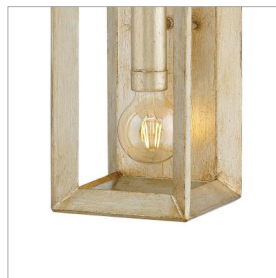

TINSLEY

3102SL

TWO LIGHT SCONCE

Sleek and sophisticated, Tinsley gracefully blends updated traditional elements with Art Deco flair. These artfully crafted designs impart a soft yet dramatic statement in a luxurious Silver Leaf finish.

DETAILS	
FINISH:	Silver Leaf
MATERIAL:	Steel
DIMMABLE:	No

DIMENSIONS	
WIDTH:	7.3"
HEIGHT:	17.3"
WEIGHT:	5.5lb
BACK PLATE:	6.75"W X 17"H
EXTENSION:	7.3"
TOP TO OUTLET:	8.750000"

LIGHT SOURCE	
LIGHT SOURCE:	Socketed
WATTAGE:	2-10w Med. LED, 100w Equiv. or 2-100w Med.
VOLTAGE:	120v

SHIPPING	
CARTON LENGTH:	10
CARTON WIDTH:	10
CARTON HEIGHT:	21
CARTON WEIGHT:	7

PRODUCT DETAILS:

- Suitable for use in dry (indoor) locations as defined by NEC and CEC. Meets United States UL Underwriters Laboratories & CSA Canadian Standards Association Product Safety Standards.
- Ideal for vintage filament bulbs (not included)
- Ideal for g-style bulbs (not included)
- Merging the best of traditional and modern elements with a sophisticated and streamlined look
- Luxurious gold finish with opulent sheen