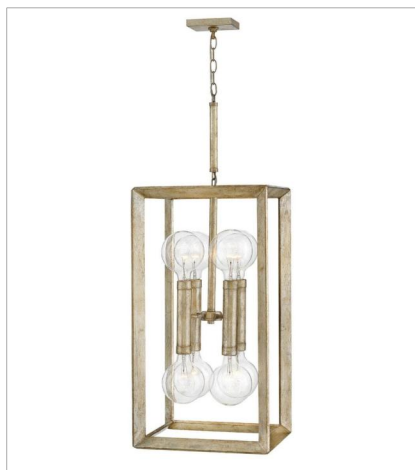

TINSLEY

Sleek and sophisticated, Tinsley gracefully blends updated traditional elements with Art Deco flair. These artfully crafted designs impart a soft yet dramatic statement in a luxurious Silver Leaf finish.

FINISH: Silver Leaf

3102SL
TWO LIGHT SCONCE
7.3" W, 17.3" H
Socketed
2-10w Med. LED, 100w Equiv. or 2-100w
Med.

3108SL
LARGE OPEN FRAME
16" W, 40.8" H
Socketed
8-10w Med. LED, 100w Equiv. or 8-100w
Med.