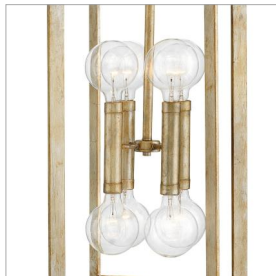

TINSLEY

3108SL

LARGE OPEN FRAME

Sleek and sophisticated, Tinsley gracefully blends updated traditional elements with Art Deco flair. These artfully crafted designs impart a soft yet dramatic statement in a luxurious Silver Leaf finish.

DETAILS	
FINISH:	Silver Leaf
MATERIAL:	Steel
SLOPE DEGREE:	90
DIMMABLE:	No

DIMENSIONS	
WIDTH:	16"
HEIGHT:	40.8"
WEIGHT:	17.5lb

LIGHT SOURCE	
LIGHT SOURCE:	Socketed
WATTAGE:	8-10w Med. LED, 100w Equiv. or 8-100w Med.
VOLTAGE:	120v

MOUNTING	
CANOPY:	5.25" Sq.
LEAD WIRE:	1 X 144"

SHIPPING	
CARTON LENGTH:	20
CARTON WIDTH:	19.5
CARTON HEIGHT:	34
CARTON WEIGHT:	24

PRODUCT DETAILS:

- This item may be hung on a sloped ceiling
- Suitable for use in dry (indoor) locations as defined by NEC and CEC. Meets United States UL Underwriters Laboratories & CSA Canadian Standards Association Product Safety Standards.
- Ideal for vintage filament bulbs (not included)
- Ideal for g-style bulbs (not included)
- Merging the best of traditional and modern elements with a sophisticated and streamlined look
- Luxurious gold finish with opulent sheen