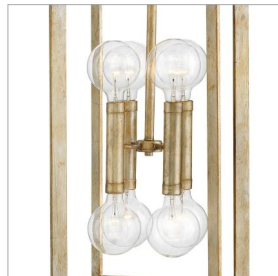

TINSLEY

3108SL

LARGE OPEN FRAME

Sleek and sophisticated, Tinsley gracefully blends updated traditional elements with Art Deco flair. These artfully crafted designs impart a soft yet dramatic statement in a luxurious Silver Leaf finish.

DETAILS	
FINISH:	Silver Leaf
MATERIAL:	Steel
SLOPE DEGREE:	90
DIMMABLE:	No

DIMENSIONS	
WIDTH:	16"
HEIGHT:	40.8"
WEIGHT:	17.5lb

LIGHT SOURCE	
LIGHT SOURCE:	Socketed
WATTAGE:	8-10w Med. LED, 100w Equiv. or 8-100w Med.
VOLTAGE:	120v

MOUNTING	
CANOPY:	5.25" Sq.
LEAD WIRE:	1 X 144"

SHIPPING	
CARTON LENGTH:	20
CARTON WIDTH:	19.5
CARTON HEIGHT:	34
CARTON WEIGHT:	24

PRODUCT DETAILS:

- This item may be hung on a sloped ceiling
- Suitable for use in dry (indoor) locations as defined by NEC and CEC. Meets United States UL Underwriters Laboratories & CSA Canadian Standards Association Product Safety Standards.
- Ideal for vintage filament bulbs (not included)
- Ideal for g-style bulbs (not included)
- Merging the best of traditional and modern elements with a sophisticated and streamlined look
- Luxurious gold finish with opulent sheen