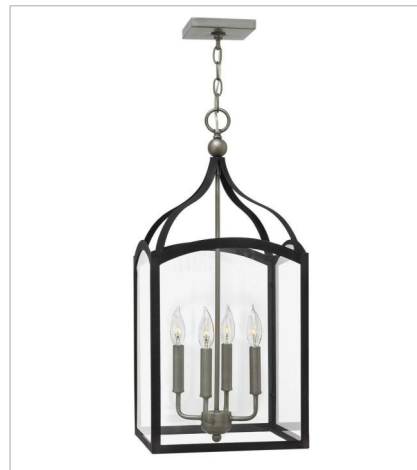

CLARENDON

Clarendon is a classic four sided foyer lantern group designed in an elegant two tone finish and constructed in forged iron with cast ball details and clear glass panels. Clarendon is updated tradition at its finest.

FINISH: Aged Zinc with Antique Nickel accents

GLASS: Clear

3413DZ
SMALL OPEN FRAME PENDANT
8" W, 18.3" H
Socketed
3-5w Cand. LED, 60w Equiv. or 3-60w Cand.

3414DZ
LARGE OPEN FRAME
16" W, 33.8" H
Socketed
6-5w Cand. LED, 60w Equiv. or 6-60w Cand.

3415DZ
MEDIUM OPEN FRAME
12" W, 26.5" H
Socketed
4-5w Cand. LED, 60w Equiv. or 4-60w Cand.

3416DZ
FIVE LIGHT LINEAR
36" W, 15" H
Socketed
5-5w Cand. LED, 60w Equiv. or 5-60w Cand.

3418DZ
LARGE TWO TIER OPEN FRAME
20" W, 44" H
Socketed
8-5w Cand. LED, 60w Equiv. or 8-60w Cand.