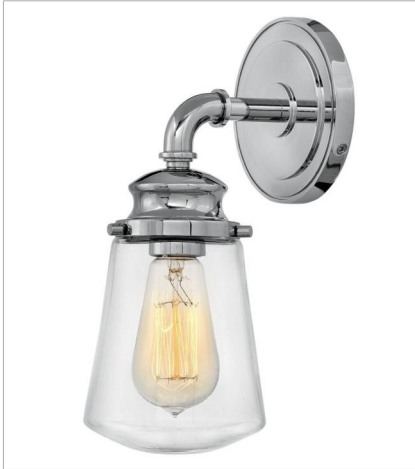

FRITZ

Charming and classic, Fritz embraces a simplicity that is anything but basic. Industrial design elements are balanced with sturdy cast details and gleaming, refined finishes for a timeless silhouette.

FINISH: Chrome
GLASS: Clear

5030CM
SINGLE LIGHT VANITY
5" W, 11.8" H
Socketed

5034CM
FOUR LIGHT VANITY
33.8" W, 11.8" H
Socketed