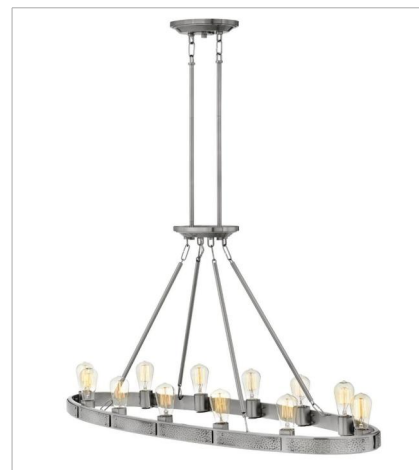

EVERETT

The striking hammered plates are a distinctive focal point in Everett's design. Amplifying its unique look is the rich two-tone finish, imparting a refined elegance to this modern yet rustic chandelier. The use of vintage filament bulbs is recommended.

FINISH: Brushed Nickel

4390BN
SINGLE LIGHT SCONCE
5" W, 8.3" H
Socketed
1-14w Med. LED, 100w Equiv. or 1-100w Med.

4395BN
MEDIUM SINGLE TIER
24.5" W, 22" H
Socketed
6-14w Med. LED, 100w Equiv. or 6-100w Med.

4396BN
TWELVE LIGHT LINEAR
48.3" W, 24.5" H
Socketed

4399BN
LARGE MULTI TIER
38.5" W, 40" H
Socketed
20-14w Med. LED, 40w Equiv. or 20-40w Med.

HINKLEY

HINKLEY
33000 Pin Oak Parkway
Avon Lake, OH 44012

PHONE: (440) 653-5500
Toll Free: 1 (800) 446-5539