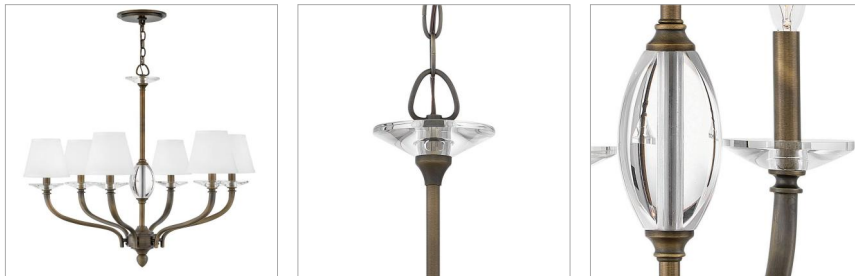

### MEDIUM SINGLE TIER

Surrey combines traditional elegance and dazzling crystal details into a fresh, streamlined silhouette. Slim, tapered arms in Polished Nickel with crystal bobeches surround a striking oblong center. Optional white linen shades add a discreet layer of glamour.

DETAILS	
FINISH:	Oiled Bronze
MATERIAL:	Steel
SLOPE DEGREE:	90
DIMMABLE:	No

DIMENSIONS	
WIDTH:	28"
HEIGHT:	32"
WEIGHT:	14lb

LIGHT SOURCE	
LIGHT SOURCE:	Socketed
VOLTAGE:	120v

MOUNTING	
CANOPY:	6" Dia.
LEAD WIRE:	1 X 144"

#### PRODUCT DETAILS:

- This item may be hung on a sloped ceiling
- Suitable for use in dry (indoor) locations as defined by NEC and CEC. Meets United States UL Underwriters Laboratories & CSA Canadian Standards Association Product Safety Standards.
- Classic, elegant lines and timeless details enhance a traditional space