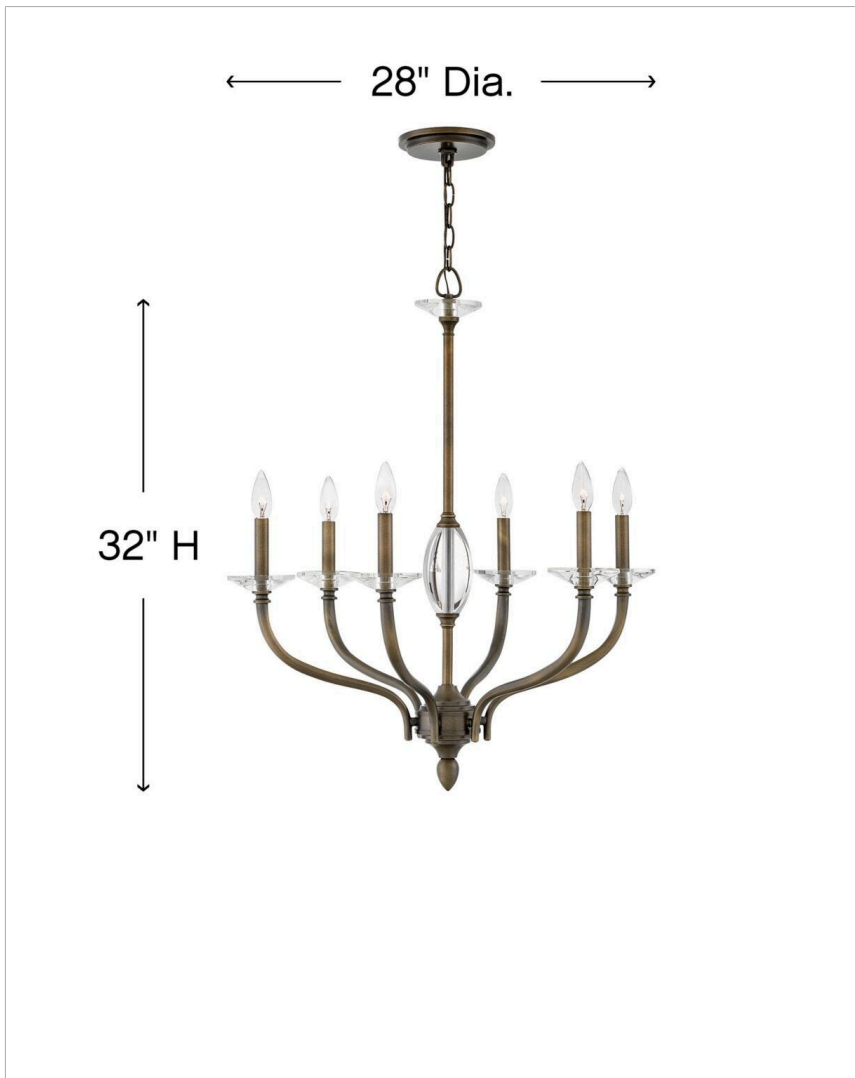

SURREY

4006OR

MEDIUM SINGLE TIER

Surrey combines traditional elegance and dazzling crystal details into a fresh, streamlined silhouette. Slim, tapered arms in Polished Nickel with crystal bobeches surround a striking oblong center. Optional white linen shades add a discreet layer of glamour.

DETAILS	
FINISH:	Oiled Bronze
MATERIAL:	Steel
SLOPE DEGREE:	90
DIMMABLE:	No

DIMENSIONS	
WIDTH:	28"
HEIGHT:	32"
WEIGHT:	14lb

LIGHT SOURCE	
LIGHT SOURCE:	Socketed
VOLTAGE:	120v

MOUNTING	
CANOPY:	6" Dia.
LEAD WIRE:	1 X 144"

SHIPPING	
CARTON LENGTH:	27
CARTON WIDTH:	23.5
CARTON HEIGHT:	16.5
CARTON WEIGHT:	21

PRODUCT DETAILS:

- This item may be hung on a sloped ceiling
- Suitable for use in dry (indoor) locations as defined by NEC and CEC. Meets United States UL Underwriters Laboratories & CSA Canadian Standards Association Product Safety Standards.
- Classic, elegant lines and timeless details enhance a traditional space

HINKLEY

HINKLEY
33000 Pin Oak Parkway
Avon Lake, OH 44012

PHONE: (440) 653-5500
Toll Free: 1 (800) 446-5539

hinkley.com