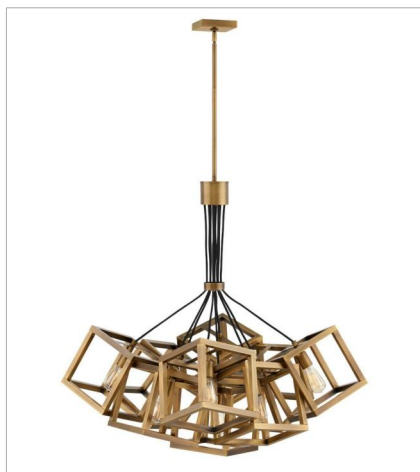

ENSEMBLE

Ensembles daring silhouette combines layers of sleek edges with rich, gleaming finishes to create a captivating form from any angle.

FINISH: Brushed Bronze

FR42445BBZ
MEDIUM SINGLE TIER
42.5" W, 36.8" H
Socketed
9-14w Med. LED, 100w Equiv. or 9-100w
Med.

FR42447BBZ
SMALL PENDANT
7" W, 11.8" H
Socketed

FR42448BBZ
LARGE SINGLE TIER
28" W, 46.5" H
Socketed
7-14w Med. LED, 100w Equiv. or 7-100w
Med.