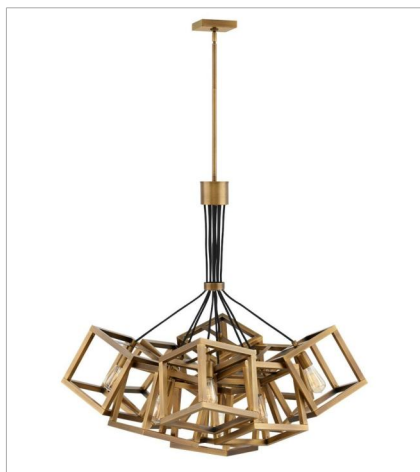

# ENSEMBLE

Ensembles daring silhouette combines layers of sleek edges with rich, gleaming finishes to create a captivating form from any angle.

**FINISH:** Brushed Bronze

**FR42445BBZ**  
MEDIUM SINGLE TIER  
42.5" W, 36.8" H  
Socketed  
9-14w Med. LED, 100w Equiv. or 9-100w  
Med.

**FR42447BBZ**  
SMALL PENDANT  
7" W, 11.8" H  
Socketed

**FR42448BBZ**  
LARGE SINGLE TIER  
28" W, 46.5" H  
Socketed  
7-14w Med. LED, 100w Equiv. or 7-100w  
Med.