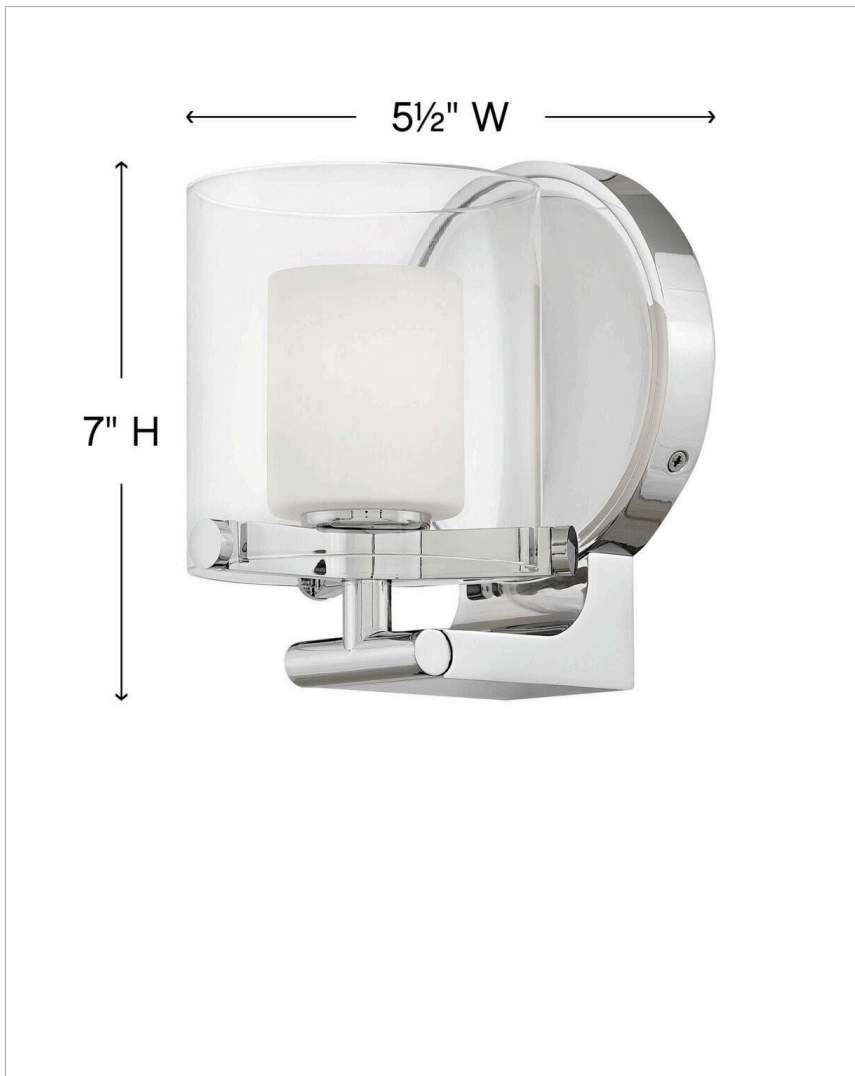

## 5490CM

### SINGLE LIGHT VANITY

Spanning a variety of styles, Rixon adds a unique flair to any bathroom space. Uniting industrial, mid-century modern and traditional elements, Rixon boldly merges elegant double-glass shades, decorative knobs and robust cast arms for a sleek, stylish statement.

DETAILS	
FINISH:	Chrome
MATERIAL:	Steel
GLASS:	Clear & Etched Opal
DIMMABLE:	No

DIMENSIONS	
WIDTH:	5.5"
HEIGHT:	7"
WEIGHT:	3lb
BACK PLATE:	5.5" Dia.
EXTENSION:	6.3"
TOP TO OUTLET:	2.750000"

LIGHT SOURCE	
LIGHT SOURCE:	Socketed
WATTAGE:	1-5w G9 LED, 60w Equiv. or 1-60w G-9
VOLTAGE:	120v

#### PRODUCT DETAILS:

- Mounting hardware is hidden on the back plate to ensure a clean silhouette
- This fixture must be installed with shades/glass facing up toward the ceiling
- Suitable for use in damp locations as defined by NEC and CEC. Meets United States UL Underwriters Laboratories & CSA Canadian Standards Association Product Safety Standards.
- Distinctive mid-century modern elements merge with sleek and timeless forms for a vintage vibe with modern flair
- Sparkling chrome with reflective finish