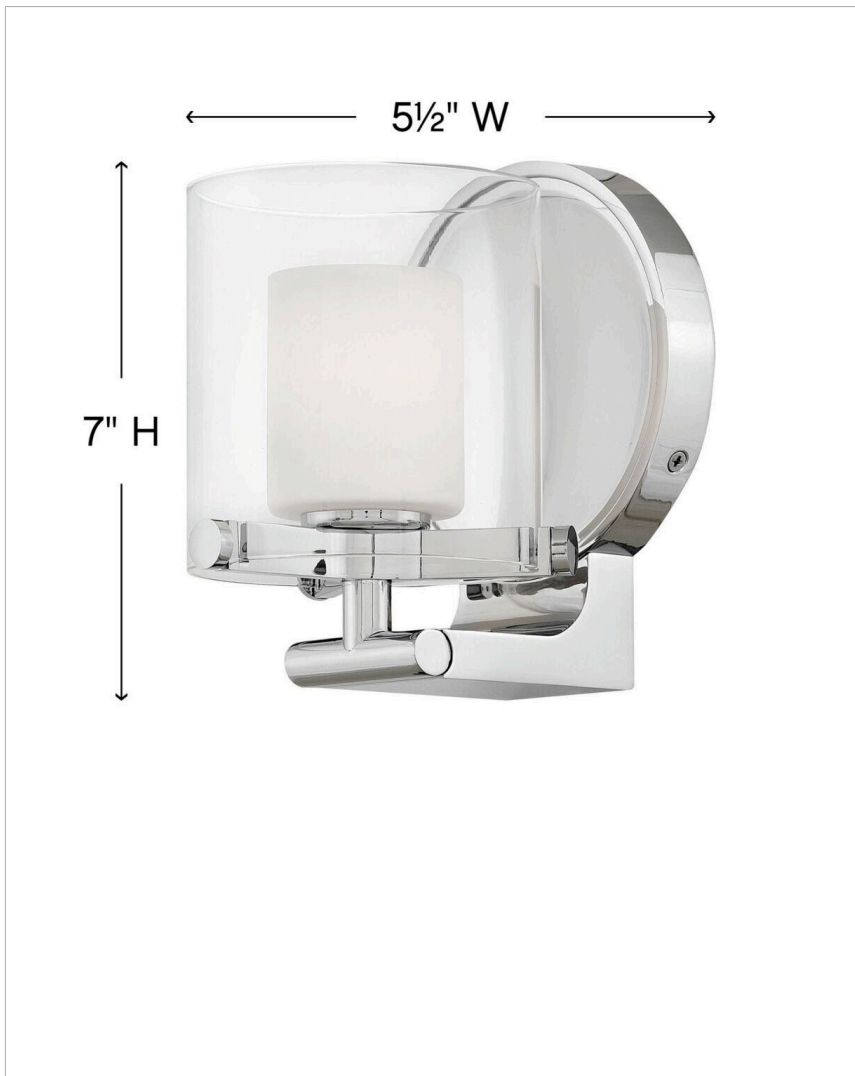

RIXON

5490CM

SINGLE LIGHT VANITY

Spanning a variety of styles, Rixon adds a unique flair to any bathroom space. Uniting industrial, mid-century modern and traditional elements, Rixon boldly merges elegant double-glass shades, decorative knobs and robust cast arms for a sleek, stylish statement.

DETAILS	
FINISH:	Chrome
MATERIAL:	Steel
GLASS:	Clear & Etched Opal
DIMMABLE:	No

DIMENSIONS	
WIDTH:	5.5"
HEIGHT:	7"
WEIGHT:	3lb
BACK PLATE:	5.5" Dia.
EXTENSION:	6.3"
TOP TO OUTLET:	2.750000"

LIGHT SOURCE	
LIGHT SOURCE:	Socketed
WATTAGE:	1-5w G9 LED, 60w Equiv. or 1-60w G-9
VOLTAGE:	120v

SHIPPING	
CARTON LENGTH:	19
CARTON WIDTH:	8.5
CARTON HEIGHT:	10.5
CARTON WEIGHT:	4.5

PRODUCT DETAILS:

- Mounting hardware is hidden on the back plate to ensure a clean silhouette
- This fixture must be installed with shades/glass facing up toward the ceiling
- Suitable for use in damp locations as defined by NEC and CEC. Meets United States UL Underwriters Laboratories & CSA Canadian Standards Association Product Safety Standards.
- Distinctive mid-century modern elements merge with sleek and timeless forms for a vintage vibe with modern flair
- Sparkling chrome with reflective finish