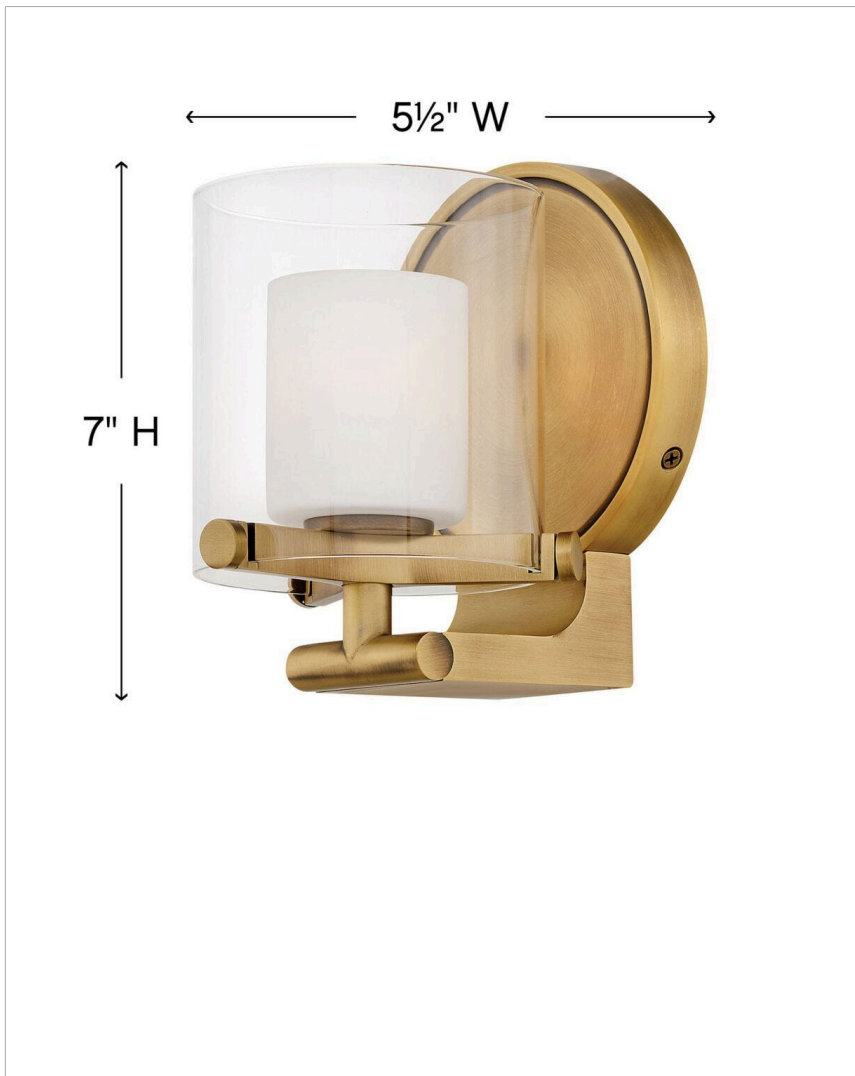

## 5490HB

### SINGLE LIGHT VANITY

Spanning a variety of styles, Rixon adds a unique flair to any bathroom space. Uniting industrial, mid-century modern and traditional elements, Rixon boldly merges elegant double-glass shades, decorative knobs and robust cast arms for a sleek, stylish statement.

DETAILS	
FINISH:	Heritage Brass
MATERIAL:	Steel
GLASS:	Clear & Etched Opal
DIMMABLE:	No

DIMENSIONS	
WIDTH:	5.5"
HEIGHT:	7"
WEIGHT:	3lb
BACK PLATE:	5.5" Dia.
EXTENSION:	6.3"
TOP TO OUTLET:	2.750000"

LIGHT SOURCE	
LIGHT SOURCE:	Socketed
WATTAGE:	1-5w G9 LED, 60w Equiv. or 1-60w G-9
VOLTAGE:	120v

#### PRODUCT DETAILS:

- Mounting hardware is hidden on the back plate to ensure a clean silhouette
- This fixture must be installed with shades/glass facing up toward the ceiling
- Suitable for use in damp locations as defined by NEC and CEC. Meets United States UL Underwriters Laboratories & CSA Canadian Standards Association Product Safety Standards.
- Distinctive mid-century modern elements merge with sleek and timeless forms for a vintage vibe with modern flair