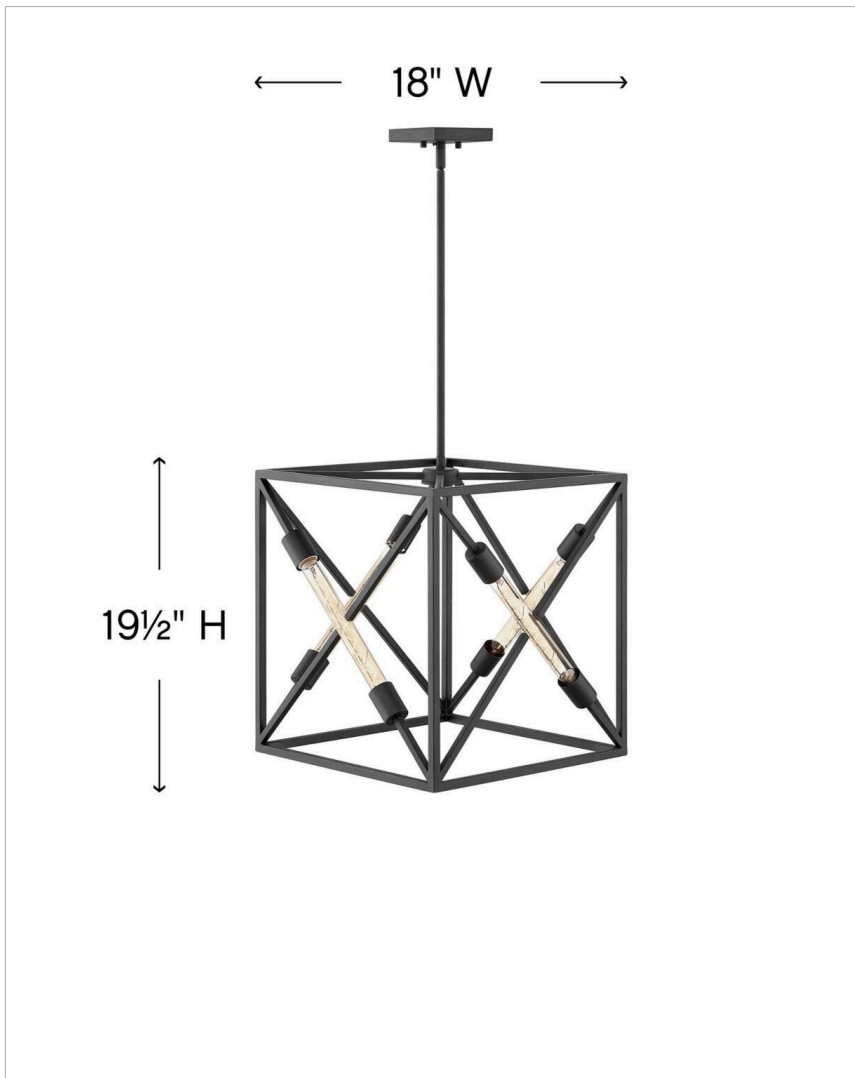

### MEDIUM OPEN FRAME

Hewitt's vintage modern design, heavily influenced by the industrial elements of early fluorescent lamps, brings a sense of whimsy to its bold, masculine silhouette. Clear, elongated T lamps are securely held between two fitters and reinforce the streamlined linear framework in robust Satin Black steel.

DETAILS	
FINISH:	Satin Black
MATERIAL:	Steel
SLOPE DEGREE:	90
DIMMABLE:	No

DIMENSIONS	
WIDTH:	18"
HEIGHT:	19.5"
WEIGHT:	10lb

LIGHT SOURCE	
LIGHT SOURCE:	Socketed
VOLTAGE:	120v

MOUNTING	
CANOPY:	4.75" Sq.
LEAD WIRE:	1 X 120"
MAX HEIGHT:	52.3

#### PRODUCT DETAILS:

- This item may be hung on a sloped ceiling
- This fixture includes multiple down stems in various lengths to customize the installation height of the fixture, including one 6" stem and two 12" stems
- Convertible fixture can be hung as a pendant or semi-flush mount
- Suitable for use in dry (indoor) locations as defined by NEC and CEC. Meets United States UL Underwriters Laboratories & CSA Canadian Standards Association Product Safety Standards.
- Angular lines, a bold finish, simple shape and sturdy details merge for a robust but pared down industrial design