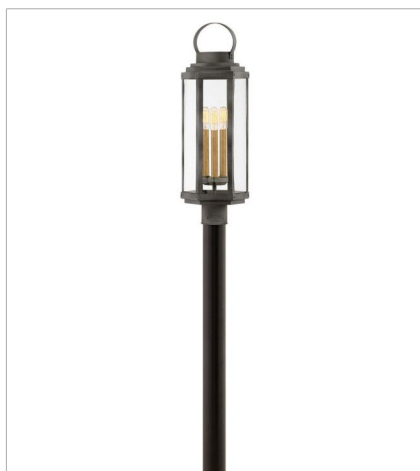

DANBURY

A mixed metal composition and hexagonal shape ensure that Danbury is updated and on trend, even if the silhouette is unmistakably traditional. Heritage Brass accents draw the eye inside while the Aged Zinc cage and signature loop on top are reminiscent of a classic lantern style. Clear glass easily makes a vintage filament bulb a focal point in the durable aluminum frame.

FINISH: Aged Zinc with Heritage Brass accents

GLASS: Clear

2530DZ
SMALL WALL MOUNT LANTERN
6.5" W, 14.3" H
Socketed

2534DZ
MEDIUM WALL MOUNT LANTERN
6.5" W, 18" H
Socketed
1-10w Med. LED, 100w Equiv. or 1-100w Med.

2535DZ
LARGE WALL MOUNT LANTERN
8.5" W, 22" H
Socketed
3-5w Cand. LED, 60w Equiv. or 3-60w Cand.

2537DZ
LARGE POST TOP OR PIER MOUN...
8.5" W, 24.8" H
Socketed
3-5w Cand. LED, 60w Equiv. or 3-60w Cand.