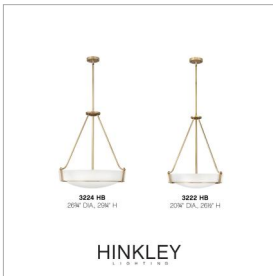

HATHAWAY

3222HB

MEDIUM PENDANT

Hathaway's striking design features a bold shade held in place by three intersecting, floating arms with unique forged uprights and ring detail for a modern style. Available in Heritage Brass with etched glass, Olde Bronze with etched glass, Olde Bronze with etched amber glass and Antique Nickel with etched glass.

DETAILS	
FINISH:	Heritage Brass
MATERIAL:	Metal
GLASS:	Etched
SLOPE DEGREE:	90
DIMMABLE:	No

DIMENSIONS	
WIDTH:	20.8"
HEIGHT:	26.5"
WEIGHT:	15lb

LIGHT SOURCE	
LIGHT SOURCE:	Socketed
VOLTAGE:	120v

MOUNTING	
CANOPY:	5" Dia.
LEAD WIRE:	1 X 120"
MAX HEIGHT:	59

SHIPPING	
CARTON LENGTH:	26.7
CARTON WIDTH:	9.6
CARTON HEIGHT:	21.5
CARTON WEIGHT:	22.1

PRODUCT DETAILS:

- This item may be hung on a sloped ceiling
- This fixture includes multiple down stems in various lengths to customize the installation height of the fixture, including one 6" stem and two 12" stems
- Suitable for use in dry (indoor) locations as defined by NEC and CEC. Meets United States UL Underwriters Laboratories & CSA Canadian Standards Association Product Safety Standards.
- Merging the best of traditional and modern elements with a sophisticated and streamlined look

HINKLEY

HINKLEY
33000 Pin Oak Parkway
Avon Lake, OH 44012

PHONE: (440) 653-5500
Toll Free: 1 (800) 446-5539

hinkley.com