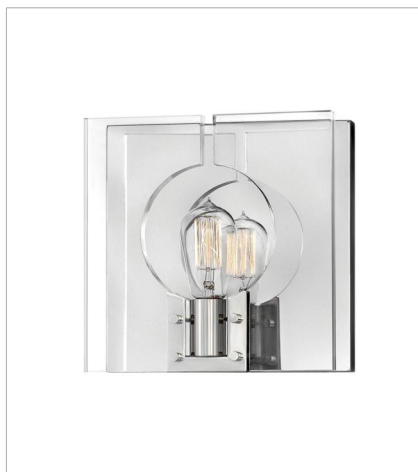

# LUDLOW

lisa mcDennon  
COLLECTION

Ludlow cleverly blends a penchant for industrial features with inspiration drawn from Palladian architecture. Designed around the light source, Ludlow plays with the simple geometry of circles and squares for an ultra-stylish composition. Ludlow is part of the Lisa McDennon Collection.

**FINISH:** Polished Nickel  
**GLASS:** Clear Acrylic

**41310PNI**  
SINGLE LIGHT SCONCE  
10.5" W, 10.5" H  
Socketed  
1-14w Med. LED, 100w Equiv. or 1-100w  
Med.