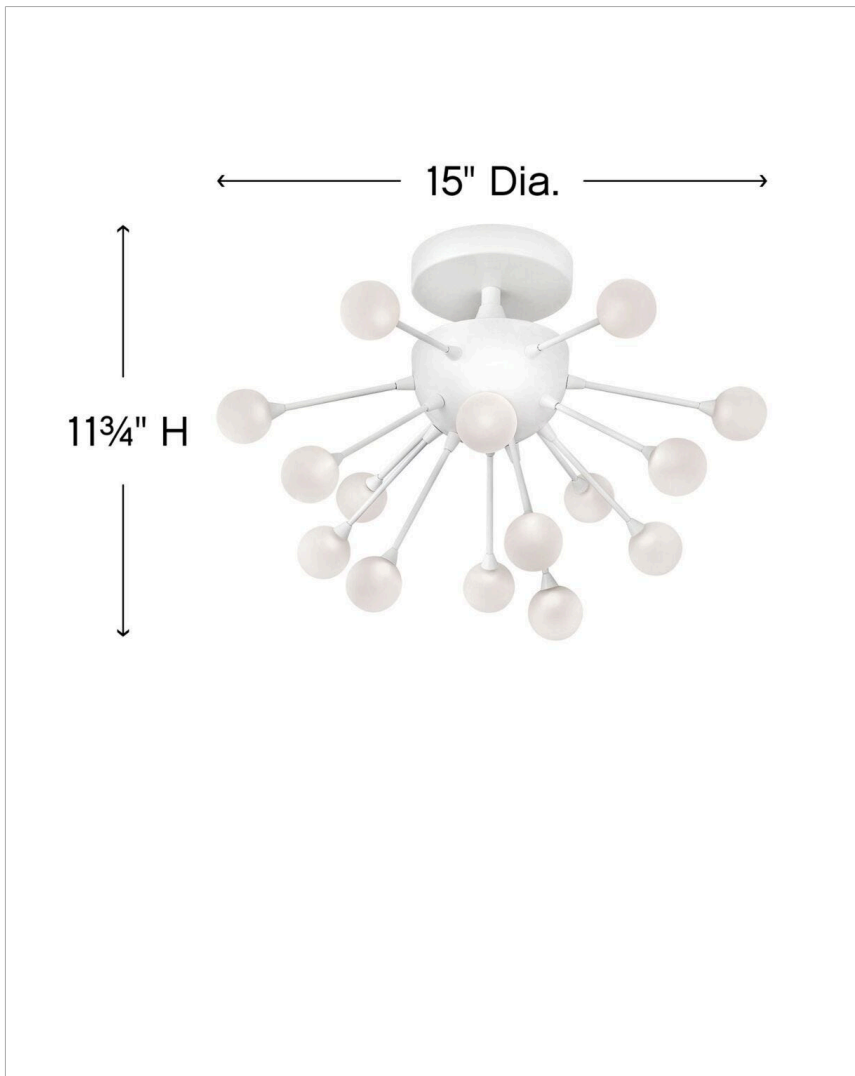

IMPULSE

FR44411CLD

MEDIUM SEMI-FLUSH MOUNT

Impulse is a dynamic LED design with a striking contemporary shape. Petite stems radiate from the spherical body while miniature acrylic ornaments of light glow at its tips. An array of chic finishes in Polished Chrome, Polished Gold, Black Chrome, and Cloud (White) intensifies its stunning effect.

DETAILS	
FINISH:	Cloud
MATERIAL:	Steel
DIMMABLE:	YES, ON ANY INCANDESCENT, MLV, ELV, OR C-L DIMMER.

DIMENSIONS	
WIDTH:	15"
HEIGHT:	11.8"
WEIGHT:	4.5lb

LIGHT SOURCE	
LIGHT SOURCE:	Integrated LED
LED NAME:	1.5w I-Wand
VOLTAGE:	120v
LUMENS:	950
CRI:	92
INCANDESCENT EQUIVALENCY:	3-40w
DIMMABLE:	YES, ON ANY INCANDESCENT, MLV, ELV, OR C-L DIMMER.

MOUNTING	
CANOPY:	5.25" Dia.

SHIPPING	
CARTON LENGTH:	15
CARTON WIDTH:	19.5
CARTON HEIGHT:	19.5
CARTON WEIGHT:	8.5

PRODUCT DETAILS:

- Suitable for use in dry (indoor) locations as defined by NEC and CEC. Meets United States UL Underwriters Laboratories & CSA Canadian Standards Association Product Safety Standards.
- LED components carry a 5-year limited warranty
- Distinctive mid-century modern elements merge with sleek and timeless forms for a vintage vibe with modern flair

HINKLEY

HINKLEY
33000 Pin Oak Parkway
Avon Lake, OH 44012

PHONE: (440) 653-5500
Toll Free: 1 (800) 446-5539

hinkley.com