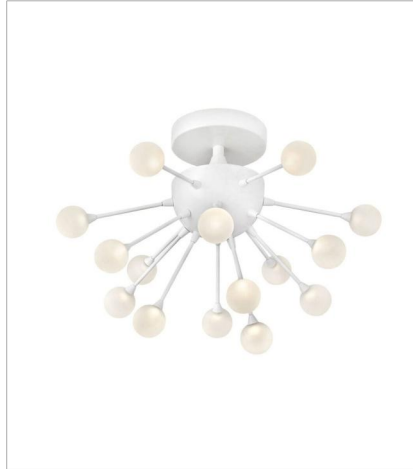

IMPULSE

Impulse is a dynamic LED design with a striking contemporary shape. Petite stems radiate from the spherical body while miniature acrylic ornaments of light glow at its tips. An array of chic finishes in Polished Chrome, Polished Gold, Black Chrome, and Cloud (White) intensifies its stunning effect.

FINISH: Cloud

FR44413CLD
LARGE ORB
24" W, 24" H
Integrated LED

FR44411CLD
MEDIUM SEMI-FLUSH MOUNT
15" W, 11.8" H
Integrated LED