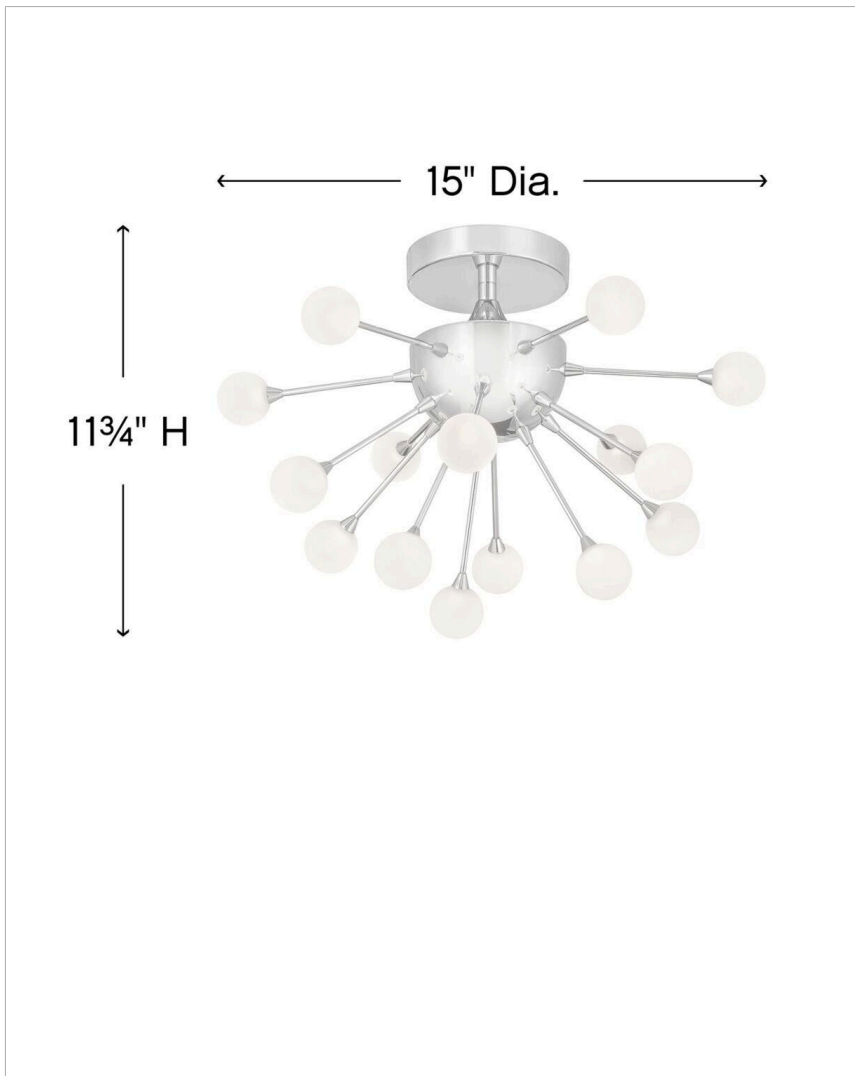

IMPULSE

FR4441PCM

MEDIUM SEMI-FLUSH MOUNT

Impulse is a dynamic LED design with a striking contemporary shape. Petite stems radiate from the spherical body while miniature acrylic ornaments of light glow at its tips. An array of chic finishes in Polished Chrome, Polished Gold, Black Chrome, and Cloud (White) intensifies its stunning effect.

DETAILS	
FINISH:	Polished Chrome
MATERIAL:	Steel
DIMMABLE:	YES, ON ANY INCANDESCENT, MLV, ELV, OR C-L DIMMER.

DIMENSIONS	
WIDTH:	15"
HEIGHT:	11.8"
WEIGHT:	4.5lb

LIGHT SOURCE	
LIGHT SOURCE:	Integrated LED
LED NAME:	1.5w I-Wand
VOLTAGE:	120v
LUMENS:	950
CRI:	92
INCANDESCENT EQUIVALENCY:	3-40w
DIMMABLE:	YES, ON ANY INCANDESCENT, MLV, ELV, OR C-L DIMMER.

MOUNTING	
CANOPY:	5.25" Dia.

SHIPPING	
CARTON LENGTH:	15
CARTON WIDTH:	19.5
CARTON HEIGHT:	19.5
CARTON WEIGHT:	8.5

PRODUCT DETAILS:

- Suitable for use in dry (indoor) locations as defined by NEC and CEC. Meets United States UL Underwriters Laboratories & CSA Canadian Standards Association Product Safety Standards.
- LED components carry a 5-year limited warranty
- Distinctive mid-century modern elements merge with sleek and timeless forms for a vintage vibe with modern flair
- Sparkling chrome with reflective finish