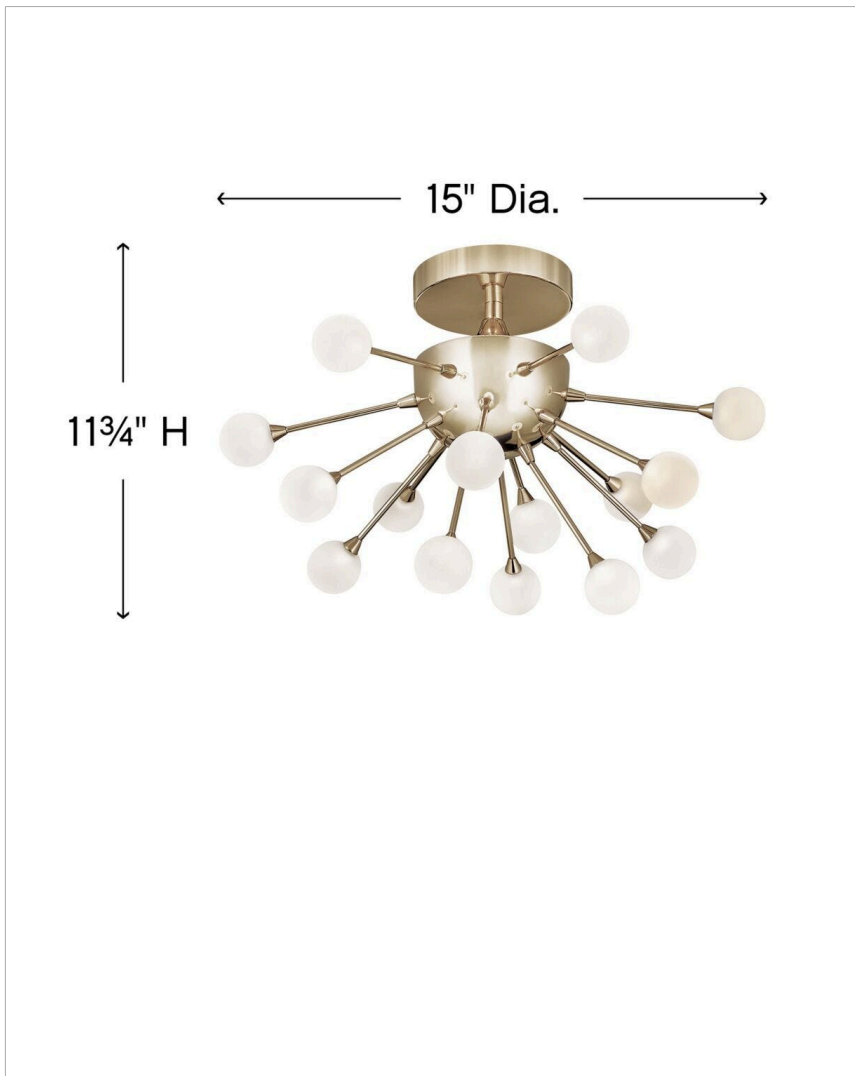

IMPULSE

FR44411POG

MEDIUM SEMI-FLUSH MOUNT

Impulse is a dynamic LED design with a striking contemporary shape. Petite stems radiate from the spherical body while miniature acrylic ornaments of light glow at its tips. An array of chic finishes in Polished Chrome, Polished Gold, Black Chrome, and Cloud (White) intensifies its stunning effect.

DETAILS	
FINISH:	Polished Gold
MATERIAL:	Steel
DIMMABLE:	YES, ON ANY INCANDESCENT, MLV, ELV, OR C-L DIMMER.

DIMENSIONS	
WIDTH:	15"
HEIGHT:	11.8"
WEIGHT:	4.5lb

LIGHT SOURCE	
LIGHT SOURCE:	Integrated LED
LED NAME:	1.5w I-Wand
VOLTAGE:	120v
LUMENS:	950
CRI:	92
INCANDESCENT EQUIVALENCY:	3 x 40w
DIMMABLE:	YES, ON ANY INCANDESCENT, MLV, ELV, OR C-L DIMMER.

MOUNTING	
CANOPY:	5.25" Dia.

SHIPPING	
CARTON LENGTH:	15
CARTON WIDTH:	19.5
CARTON HEIGHT:	19.5
CARTON WEIGHT:	8.5

PRODUCT DETAILS:

- Suitable for use in dry (indoor) locations as defined by NEC and CEC. Meets United States UL Underwriters Laboratories & CSA Canadian Standards Association Product Safety Standards.
- LED components carry a 5-year limited warranty
- Distinctive mid-century modern elements merge with sleek and timeless forms for a vintage vibe with modern flair
- Luxurious gold finish with opulent sheen