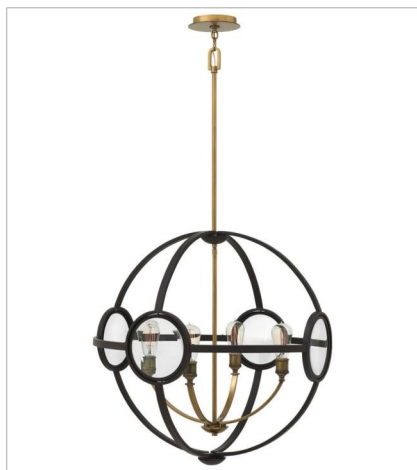

FULHAM

Fulham's bold orb design showcases clear beveled glass lenses that punctuate the minimalist elegance with an industrial edge. Its sleek lines combine with cast sockets and mid-century elements for a dynamic transitional style.

FINISH: Buckeye Bronze with Heritage Brass accents
GLASS: Clear Beveled

3920KZ
SINGLE LIGHT SCONCE
7.8" W, 21.5" H
Socketed

3924KZ
MEDIUM ORB
26" W, 26.5" H
Socketed

3925KZ
LARGE ORB
32" W, 32.5" H
Socketed

3926KZ
FOUR LIGHT LINEAR
42" W, 12.8" H
Socketed
4-14w Med. LED, 100w Equiv. or 4-100w Med.

3921KZ
SMALL FLUSH MOUNT
10" W, 11" H
Socketed
1-12w Med. LED, 100w Equiv. or 1-100w Med.

HINKLEY

HINKLEY
33000 Pin Oak Parkway
Avon Lake, OH 44012