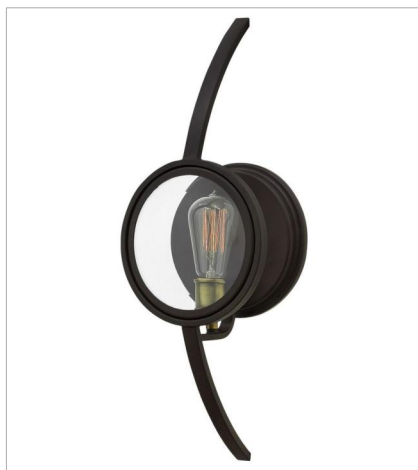

FULHAM

Fulham's bold orb design showcases clear beveled glass lenses that punctuate the minimalist elegance with an industrial edge. Its sleek lines combine with cast sockets and mid-century elements for a dynamic transitional style.

FINISH: Buckeye Bronze with Heritage Brass accents
GLASS: Clear Beveled

3920KZ
SINGLE LIGHT SCONCE
7.8" W, 21.5" H
Socketed

3924KZ
MEDIUM ORB
26" W, 26.5" H
Socketed

3925KZ
LARGE ORB
32" W, 32.5" H
Socketed

3926KZ
FOUR LIGHT LINEAR
42" W, 12.8" H
Socketed
4-14w Med. LED, 100w Equiv. or 4-100w Med.

3921KZ
SMALL FLUSH MOUNT
10" W, 11" H
Socketed
1-12w Med. LED, 100w Equiv. or 1-100w Med.

HINKLEY

HINKLEY
33000 Pin Oak Parkway
Avon Lake, OH 44012