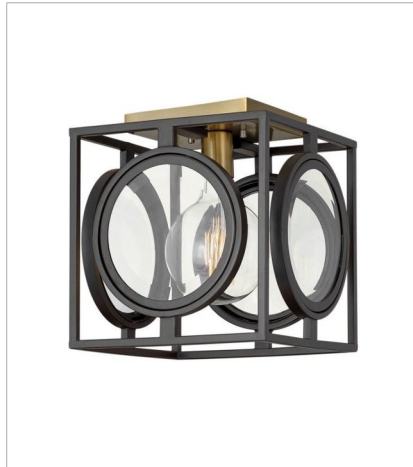

# FULHAM

Fulham's bold orb design showcases clear beveled glass lenses that punctuate the minimalist elegance with an industrial edge. Its sleek lines combine with cast sockets and mid-century elements for a dynamic transitional style.

**FINISH:** Buckeye Bronze with Heritage Brass accents  
**GLASS:** Clear Beveled

**3920KZ**  
SINGLE LIGHT SCONCE  
7.8" W, 21.5" H  
Socketed

**3924KZ**  
MEDIUM ORB  
26" W, 26.5" H  
Socketed

**3925KZ**  
LARGE ORB  
32" W, 32.5" H  
Socketed

**3926KZ**  
FOUR LIGHT LINEAR  
42" W, 12.8" H  
Socketed  
4-14w Med. LED, 100w Equiv. or 4-100w Med.

**3921KZ**  
SMALL FLUSH MOUNT  
10" W, 11" H  
Socketed  
1-12w Med. LED, 100w Equiv. or 1-100w Med.