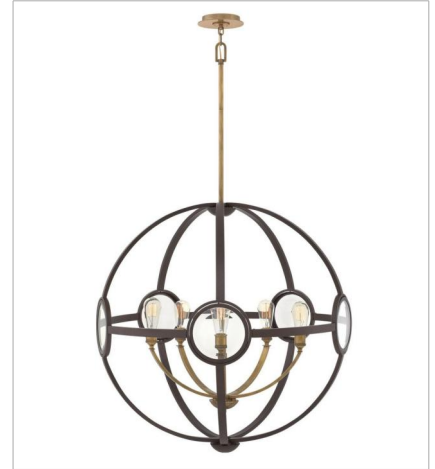

# FULHAM

Fulham's bold orb design showcases clear beveled glass lenses that punctuate the minimalist elegance with an industrial edge. Its sleek lines combine with cast sockets and mid-century elements for a dynamic transitional style.

**FINISH:** Buckeye Bronze with Heritage Brass accents  
**GLASS:** Clear Beveled

**3920KZ**  
SINGLE LIGHT SCONCE  
7.8" W, 21.5" H  
Socketed

**3924KZ**  
MEDIUM ORB  
26" W, 26.5" H  
Socketed

**3925KZ**  
LARGE ORB  
32" W, 32.5" H  
Socketed

**3926KZ**  
FOUR LIGHT LINEAR  
42" W, 12.8" H  
Socketed  
4-14w Med. LED, 100w Equiv. or 4-100w Med.

**3921KZ**  
SMALL FLUSH MOUNT  
10" W, 11" H  
Socketed  
1-12w Med. LED, 100w Equiv. or 1-100w Med.