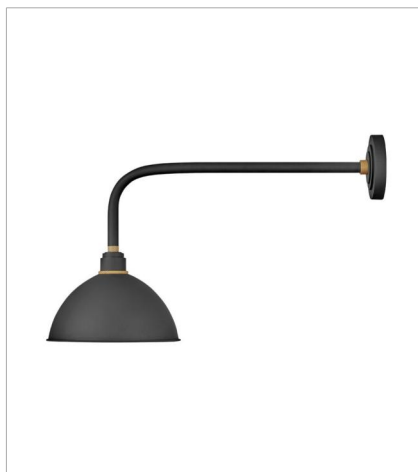

FOUNDRY DOME

Decidedly industrious, Foundry is reinventing purposeful lighting. Focused and direct, the sturdy aluminum shade features knurled brass details to offset the Gloss White, Museum Bronze or Textured Black finish while casting a uniform light. The simple, understated form plants a vintage aesthetic for both inside and outside spaces while offering mix and match options that customize the look.

FINISH: Textured Black with Brass accents, Textured Black with Brass & Textured Black accents

10524TK
LARGE STRAIGHT ARM BARN LIGHT
12" W, 18.5" H
Socketed

10554TK
LARGE GOOSENECK BARN LIGHT
12" W, 17" H
Socketed

10574TK
LARGE TALL GOOSENECK BARN L...
12" W, 23.8" H
Socketed

10625TK
LARGE STRAIGHT ARM BARN LIGHT
16" W, 20.5" H
Socketed

10655TK
LARGE GOOSENECK BARN LIGHT
16" W, 20" H
Socketed

10584TK
PENDANT BARN LIGHT
12" W, 8.8" H
Socketed