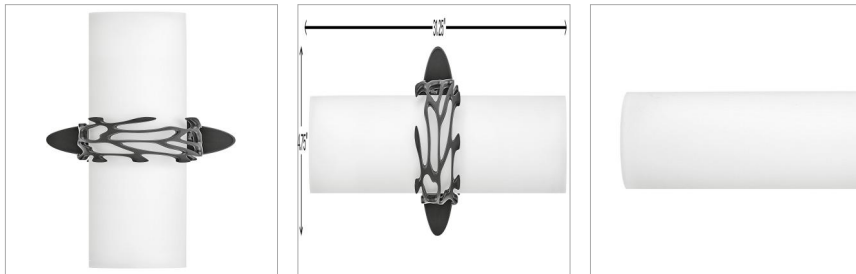

LYRA

50873BK

LARGE LED VANITY

Projecting a sense of maritime wonder, Lyra embraces modern technology without sacrificing its timeless coastal allure. An eye-catching die-cast coral bracelet centers the design and wraps etched opal glass. The transitional silhouette can be mounted horizontally or vertically with an unseen Invismount system that showcases the clean, elegant look. Offered in a variety of finishes, Lyra is sure to embellish any space.

| DETAILS | |
|-----------|------------------------------|
| FINISH: | Black |
| MATERIAL: | Aluminum |
| GLASS: | Etched Opal |
| DIMMABLE: | YES - CL TYPE DIMMER (SSL7A) |

| DIMENSIONS | |
|----------------|------------|
| WIDTH: | 31.3" |
| HEIGHT: | 4.8" |
| WEIGHT: | 4lb |
| BACK PLATE: | 4.75" Dia. |
| EXTENSION: | 4" |
| TOP TO OUTLET: | 2.5" |

| LIGHT SOURCE | |
|---------------|-------------------|
| LIGHT SOURCE: | Integrated LED |
| WATTAGE: | 53w LED *Included |
| VOLTAGE: | 120v |

| SHIPPING | |
|----------------|------|
| CARTON LENGTH: | 37 |
| CARTON WIDTH: | 11.5 |
| CARTON HEIGHT: | 7.5 |
| CARTON WEIGHT: | 6.5 |

PRODUCT DETAILS:

- Suitable for use in damp locations as defined by NEC and CEC. Meets United States UL Underwriters Laboratories & CSA Canadian Standards Association Product Safety Standards.
- LED components carry a 5-year limited warranty
- Fixture can be mounted vertically
- ADA compliant
- Mounting hardware is hidden on the back plate to ensure a clean silhouette
- Crisp, minimal design with elegant details make a fresh, modern impact