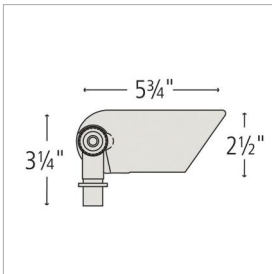

LUMACORE ACCENT SPOT LIGHT

5536SK-LMA27K

120V VARIABLE OUTPUT LED 2700K

Accentuate your home's architecture and highlight your landscape's natural beauty with a warm ambient glow. Hinkley's Variable Output LumaCORE™ LED Accent Lighting Systems are expertly engineered to withstand the elements and provide complete control over wattage and beam spread. 120V Spotlights are engineered to enhance your entire property with brighter, more powerful illumination.

DETAILS	
FINISH:	Satin Black
MATERIAL:	Aluminum
GLASS:	Clear Lens
DIMMABLE:	No

DIMENSIONS	
WIDTH:	5.8"
HEIGHT:	3.3"
DEPTH:	2.5
WEIGHT:	1lb

LIGHT SOURCE	
LIGHT SOURCE:	LumaCore
WATTAGE:	12w, 8w, 5w, 3w LumaCore LED *Included
VOLTAGE:	120v
VOLT AMPS:	12.4, 7.8, 5.3, 3.2

MOUNTING	
LEAD WIRE:	1 X 18"

SHIPPING	
CARTON LENGTH:	11.5
CARTON WIDTH:	4.9
CARTON HEIGHT:	2.8
CARTON WEIGHT:	1.1

PRODUCT DETAILS:

- LumaCore Series products carry a lifetime limited warranty
- Incorporates CREE LEDs with application performance tested by CREE
- Suitable for use in wet (outdoor direct rain) locations as defined by NEC and CEC. Meets United States UL Underwriters Laboratories & CSA Canadian Standards Association Product Safety Standards
- Wattage settings includes: 3W (260 Lumens), 5W (350 Lumens), 8W (475 Lumens), 12W (750 Lumens)
- Photometrics based off engine photometrics.
- Classic lines and heritage details complement traditional architecture
- Three lens options offer versatility in beam spread via an easy to remove and insert assemble - includes: 20°, 40°, 60° Flood
- For more information on how to control your landscape lighting via the Hinkley Home Automation App, click here.