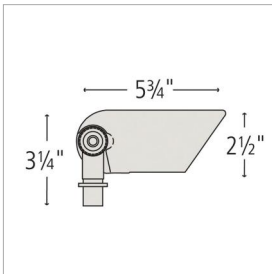

LUMACORE ACCENT SPOT LIGHT

5536SK-LMA27K

120V VARIABLE OUTPUT LED 2700K

Accentuate your home's architecture and highlight your landscape's natural beauty with a warm ambient glow. Hinkley's Variable Output LumaCORE™ LED Accent Lighting Systems are expertly engineered to withstand the elements and provide complete control over wattage and beam spread. 120V Spotlights are engineered to enhance your entire property with brighter, more powerful illumination.

DETAILS	
FINISH:	Satin Black
MATERIAL:	Aluminum
GLASS:	Clear Lens
DIMMABLE:	No

DIMENSIONS	
WIDTH:	5.8"
HEIGHT:	3.3"
DEPTH:	2.5
WEIGHT:	1lb

LIGHT SOURCE	
LIGHT SOURCE:	LumaCore
WATTAGE:	12w, 8w, 5w, 3w LumaCore LED *Included
VOLTAGE:	120v
VOLT AMPS:	12.4, 7.8, 5.3, 3.2

MOUNTING	
LEAD WIRE:	1 X 18"

SHIPPING	
CARTON LENGTH:	11.5
CARTON WIDTH:	4.9
CARTON HEIGHT:	2.8
CARTON WEIGHT:	1.1

PRODUCT DETAILS:

- LumaCore Series products carry a lifetime limited warranty
- Incorporates CREE LEDs with application performance tested by CREE
- Suitable for use in wet (outdoor direct rain) locations as defined by NEC and CEC. Meets United States UL Underwriters Laboratories & CSA Canadian Standards Association Product Safety Standards
- Wattage settings includes: 3W (260 Lumens), 5W (350 Lumens), 8W (475 Lumens), 12W (750 Lumens)
- Photometrics based off engine photometrics.
- Classic lines and heritage details complement traditional architecture
- Three lens options offer versatility in beam spread via an easy to remove and insert assemble - includes: 20°, 40°, 60° Flood
- For more information on how to control your landscape lighting via the Hinkley Home Automation App, [click here](#).