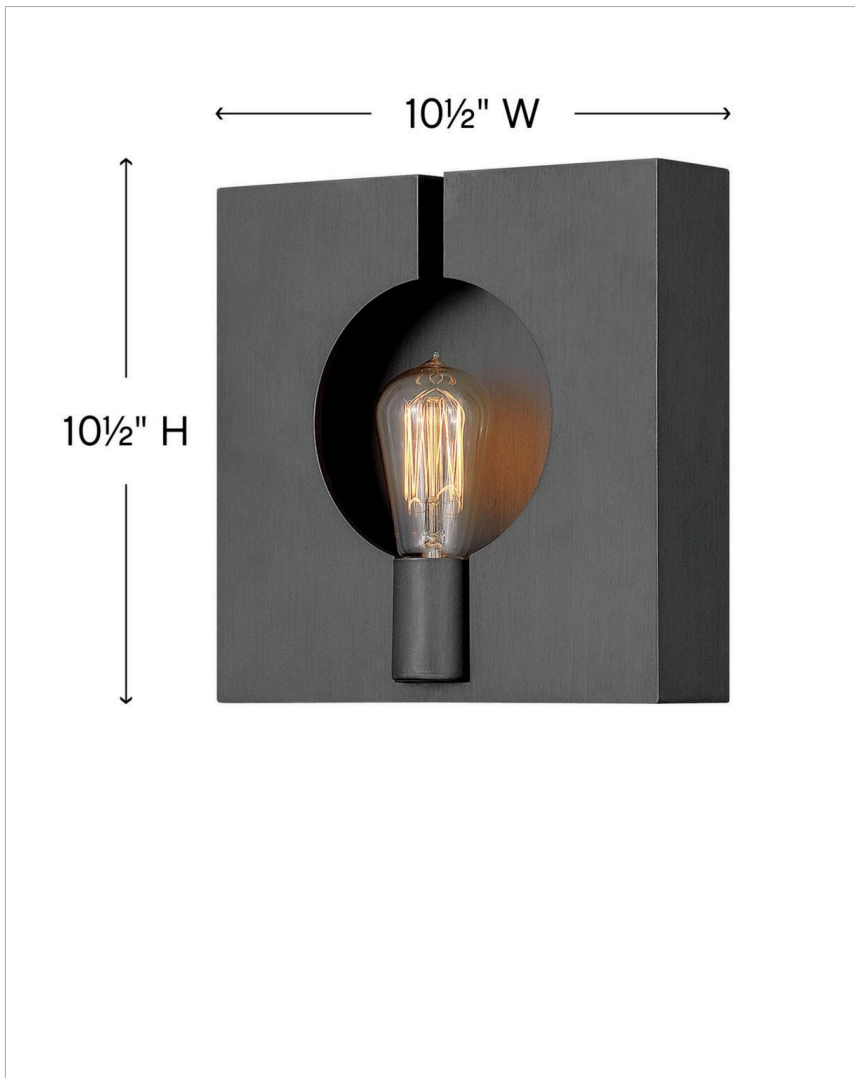

## 41310BGR

### MEDIUM SINGLE LIGHT SCONCE

Ludlow cleverly blends a penchant for industrial features with inspiration drawn from Palladian architecture. Designed around the light source, Ludlow plays with the simple geometry of circles and squares for an ultra-stylish composition.

DETAILS	
FINISH:	Brushed Graphite
MATERIAL:	Steel
DIMMABLE:	YES, WITH DIMMABLE LAMP (NOT INCLUDED)

DIMENSIONS	
WIDTH:	10.5"
HEIGHT:	10.5"
WEIGHT:	11.7lb
BACK PLATE:	10.5" Sq.
EXTENSION:	5.3"
TOP TO OUTLET:	6.000000"

LIGHT SOURCE	
LIGHT SOURCE:	Socketed
WATTAGE:	1-14w Med. LED, 100w Equiv.
VOLTAGE:	120v

SHIPPING	
CARTON LENGTH:	7
CARTON WIDTH:	13.5
CARTON HEIGHT:	13.5
CARTON WEIGHT:	13