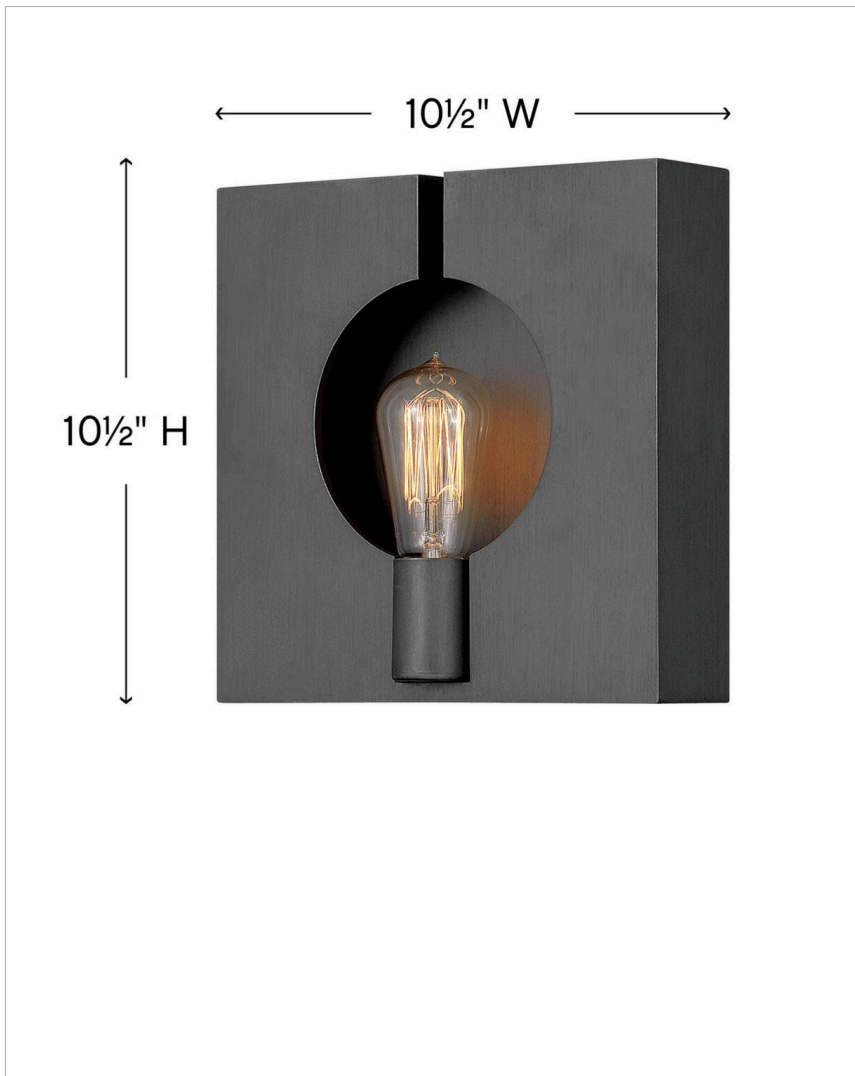

LUDLOW

41310BGR

MEDIUM SINGLE LIGHT SCONCE

Ludlow cleverly blends a penchant for industrial features with inspiration drawn from Palladian architecture. Designed around the light source, Ludlow plays with the simple geometry of circles and squares for an ultra-stylish composition.

DETAILS

FINISH:	Brushed Graphite
MATERIAL:	Steel
DIMMABLE:	YES, WITH DIMMABLE LAMP (NOT INCLUDED)

DIMENSIONS

WIDTH:	10.5"
HEIGHT:	10.5"
WEIGHT:	11.7lb
BACK PLATE:	10.5" Sq.
EXTENSION:	5.3"
TOP TO OUTLET:	6.000000"

LIGHT SOURCE

LIGHT SOURCE:	Socketed
WATTAGE:	1-14w Med. LED, 100w Equiv.
VOLTAGE:	120v

SHIPPING

CARTON LENGTH:	7
CARTON WIDTH:	13.5
CARTON HEIGHT:	13.5
CARTON WEIGHT:	13

PRODUCT DETAILS:

- Suitable for use in dry (indoor) locations as defined by NEC and CEC. Meets United States UL Underwriters Laboratories & CSA Canadian Standards Association Product Safety Standards.
- Bold silhouette with dramatic details creates a modern statement
- Mounting hardware is hidden on the back plate to ensure a clean silhouette
- The Lisa McDennon Collection offers a striking mix of edgy, sculptural silhouettes that incorporate modern, organic elements and luxe materials, brought to life by her innovative and original point of view.