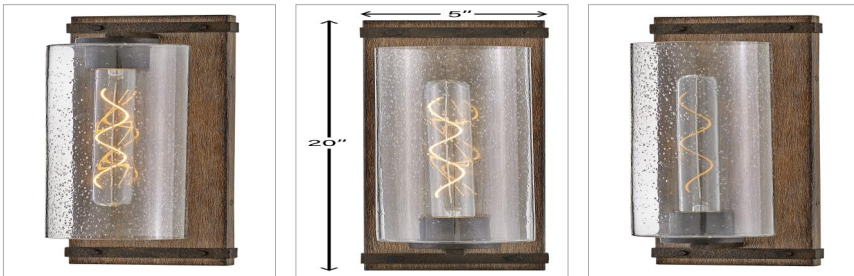

SAWYER

5941SQ-LL

LARGE SINGLE LIGHT VANITY

The fresh, rustic design of the Sawyer collection will enhance any living experience with a warm, cozy ambiance. The Sequoia finish with Iron Rust accents paired with clear seedy glass offers a farmhouse chic style.

DETAILS	
FINISH:	Sequoia
MATERIAL:	Steel
GLASS:	Clear Seedy
DIMMABLE:	YES - CL TYPE DIMMER (SSL7A)

DIMENSIONS	
WIDTH:	5"
HEIGHT:	20"
WEIGHT:	4.8lb
BACK PLATE:	5"W X 20"H
EXTENSION:	5.8"
TOP TO OUTLET:	10"

LIGHT SOURCE	
LIGHT SOURCE:	Socketed
WATTAGE:	1-6w Med. LED *Included
VOLTAGE:	120v

SHIPPING	
CARTON LENGTH:	22.6
CARTON WIDTH:	8.3
CARTON HEIGHT:	7.7
CARTON WEIGHT:	6.4

PRODUCT DETAILS:

- Fixture can be mounted either up or down
- Suitable for use in damp locations as defined by NEC and CEC. Meets United States UL Underwriters Laboratories & CSA Canadian Standards Association Product Safety Standards.
- LED Bulbs carry a 3-year limited warranty
- Rich rustic finish with a warm artisanal appearance
- Mounting hardware is hidden on the back plate to ensure a clean silhouette
- Artisanal details, a rich finish and organic elements add warm rustic style