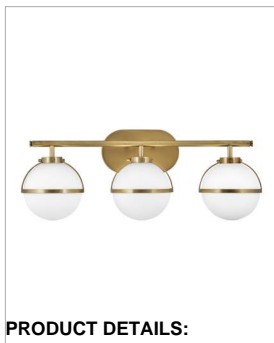

## 5663HB-LL

### MEDIUM THREE LIGHT VANITY

The distinctive vintage globe design of Hollis evokes a mid-century mood, yet its clean lines and sophisticated silhouette provide versatility for a variety of décors. Etched opal glass globes shine against a Heritage Brass or a Black finish.

DETAILS	
FINISH:	Heritage Brass
MATERIAL:	Steel
GLASS:	Etched Opal
DIMMABLE:	YES, CL TYPE DIMMER (SSL7A)

DIMENSIONS	
WIDTH:	24"
HEIGHT:	9.3"
WEIGHT:	3.7lb
BACK PLATE:	8"W X 4.5"H
EXTENSION:	7.8"
TOP TO OUTLET:	2.250000"

#### PRODUCT DETAILS:

- Distinctive mid-century modern elements merge with sleek and timeless forms for a vintage vibe with modern flair
- Fixture can be mounted either up or down
- Suitable for use in damp locations as defined by NEC and CEC. Meets United States UL Underwriters Laboratories & CSA Canadian Standards Association Product Safety Standards.
- Meets California Energy Commission Title regulations/JA8 when using the included LED bulb
- LED Bulbs carry a 3-year limited warranty
- Mounting hardware is hidden on the back plate to ensure a clean silhouette