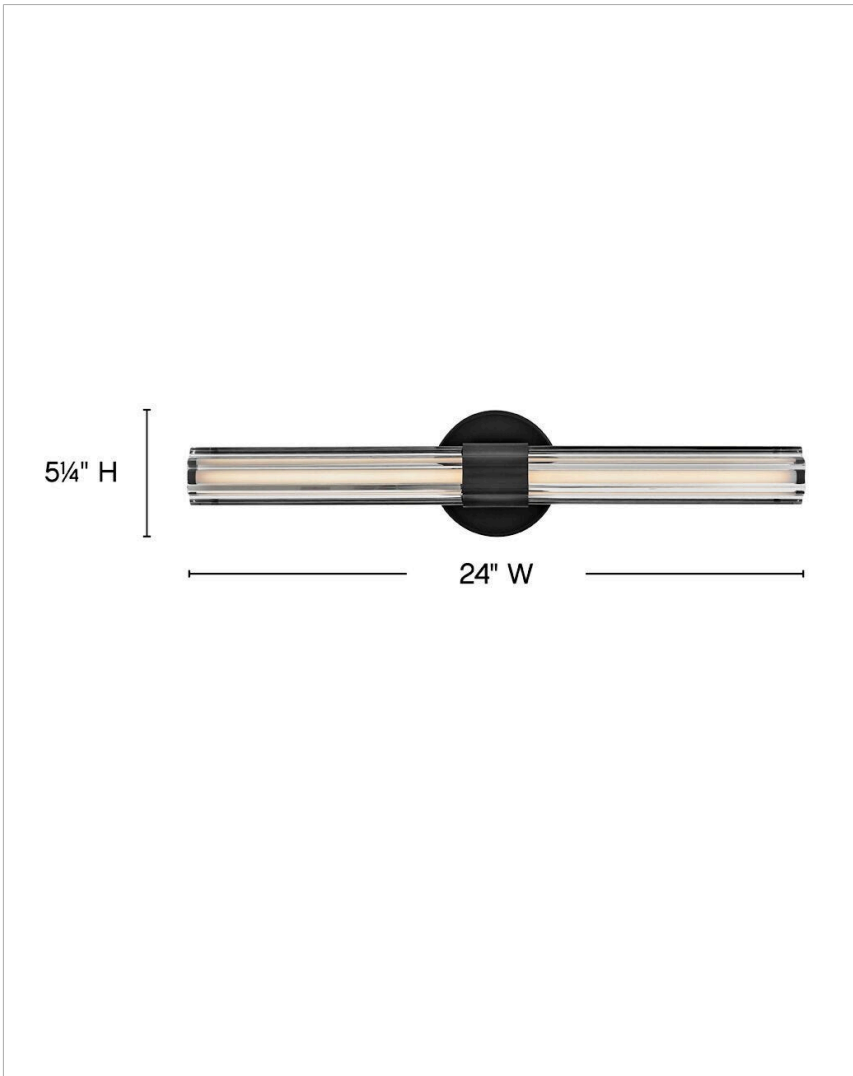

### MEDIUM LED VANITY

Georgette's sophisticated silhouette is enhanced by clear fluted crystal, creating a stunning fixture with bold symmetry and captivating details. A chic central cuff and back plate provide balance and contrast that effortlessly complements any space with a Black Oxide or Lacquered Brass finish.

DETAILS	
FINISH:	Black
MATERIAL:	Steel
GLASS:	Clear Fluted Crystal
DIMMABLE:	YES - CL TYPE DIMMER (SSL7A)

DIMENSIONS	
WIDTH:	24"
HEIGHT:	5.3"
WEIGHT:	5.1lb
BACK PLATE:	5.25" Dia.
EXTENSION:	3.8"
TOP TO OUTLET:	12"

LIGHT SOURCE	
LIGHT SOURCE:	Integrated LED
WATTAGE:	19w LED *Included
VOLTAGE:	120v

SHIPPING	
CARTON LENGTH:	27.8
CARTON WIDTH:	7.8
CARTON HEIGHT:	10.8
CARTON WEIGHT:	7