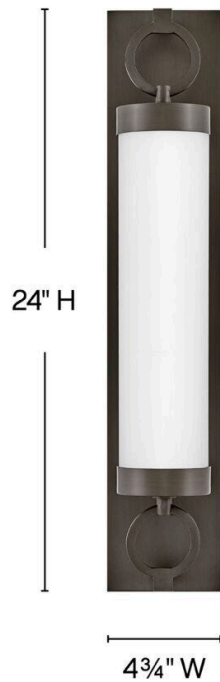

BAYLOR

52292BX

MEDIUM LED VANITY

For a fixture that is an industrial piece of art, look to Baylor. The sturdy back plate and decorative rings add a nice balance to the etched opal glass to finish off the strong, substantial look. Ideal for providing plenty of functional light, Baylor mounts cleanly to the wall vertically or horizontally to bring style to primary bath, powder rooms, and more. Baylor is part of the Lisa McDennon Collection.

DETAILS	
FINISH:	Black Oxide
MATERIAL:	Steel
GLASS:	Etched Opal
DIMMABLE:	YES - CL TYPE DIMMER (SSL7A)

DIMENSIONS	
WIDTH:	24"
HEIGHT:	4.8"
WEIGHT:	9.7lb
BACK PLATE:	20.25"W X 4.75"H
EXTENSION:	6"
TOP TO OUTLET:	12"

LIGHT SOURCE	
LIGHT SOURCE:	Integrated LED
WATTAGE:	32w LED *Included
VOLTAGE:	120v

SHIPPING	
CARTON LENGTH:	27.5
CARTON WIDTH:	12.8
CARTON HEIGHT:	9
CARTON WEIGHT:	13

PRODUCT DETAILS:

- Classic, elegant lines and timeless details enhance a traditional space
- Fixture can be mounted horizontally.
- Suitable for use in damp locations as defined by NEC and CEC. Meets United States UL Underwriters Laboratories & CSA Canadian Standards Association Product Safety Standards.
- LED components carry a 5-year limited warranty
- Fixture can be mounted vertically
- Mounting hardware is hidden on the back plate to ensure a clean silhouette
- The Lisa McDennon Collection offers a striking mix of edgy, sculptural silhouettes that incorporate modern, organic elements and luxe materials, brought to life by her innovative and original point of view.