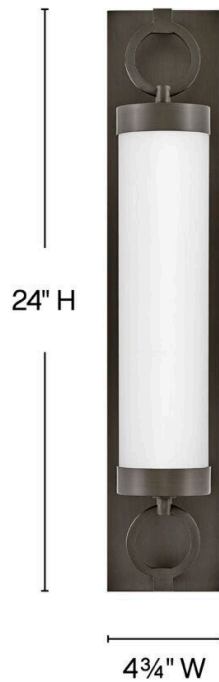

BAYLOR

52292BX

MEDIUM LED VANITY

For a fixture that is an industrial piece of art, look to Baylor. The sturdy back plate and decorative rings add a nice balance to the etched opal glass to finish off the strong, substantial look. Ideal for providing plenty of functional light, Baylor mounts cleanly to the wall vertically or horizontally to bring style to primary bath, powder rooms, and more. Baylor is part of the Lisa McDennon Collection.

DETAILS	
FINISH:	Black Oxide
MATERIAL:	Steel
GLASS:	Etched Opal
DIMMABLE:	YES - CL TYPE DIMMER (SSL7A)

DIMENSIONS	
WIDTH:	24"
HEIGHT:	4.8"
WEIGHT:	9.7lb
BACK PLATE:	20.25"W X 4.75"H
EXTENSION:	6"
TOP TO OUTLET:	12"

LIGHT SOURCE	
LIGHT SOURCE:	Integrated LED
WATTAGE:	32w LED *Included
VOLTAGE:	120v

SHIPPING	
CARTON LENGTH:	27.5
CARTON WIDTH:	12.8
CARTON HEIGHT:	9
CARTON WEIGHT:	13

PRODUCT DETAILS:

- Classic, elegant lines and timeless details enhance a traditional space
- Fixture can be mounted horizontally.
- Suitable for use in damp locations as defined by NEC and CEC. Meets United States UL Underwriters Laboratories & CSA Canadian Standards Association Product Safety Standards.
- LED components carry a 5-year limited warranty
- Fixture can be mounted vertically
- Mounting hardware is hidden on the back plate to ensure a clean silhouette
- The Lisa McDennon Collection offers a striking mix of edgy, sculptural silhouettes that incorporate modern, organic elements and luxe materials, brought to life by her innovative and original point of view.