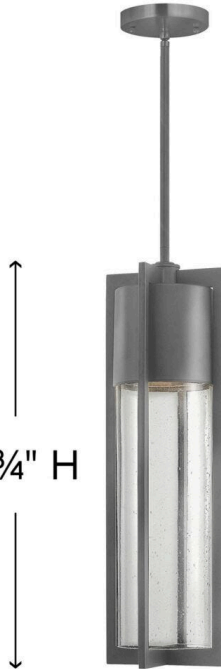

| DETAILS       |                             |
|---------------|-----------------------------|
| FINISH:       | Hematite                    |
| MATERIAL:     | Aluminum                    |
| GLASS:        | Clear Seedy                 |
| SLOPE DEGREE: | 90                          |
| DIMMABLE:     | YES, CL TYPE DIMMER (SSL7A) |

| DIMENSIONS |       |
|------------|-------|
| WIDTH:     | 6.3"  |
| HEIGHT:    | 21.8" |
| WEIGHT:    | 8lb   |

| LIGHT SOURCE  |   |
|---------------|---|
| LIGHT SOURCE: | Socketed                                  |
| WATTAGE:      | 1-6.50w Med. LED<br>*Included, 50w Equiv. |
| VOLTAGE:      | 120v                                      |

6¼" Dia.

21¾" H

#### PRODUCT DETAILS:

- This fixture includes multiple down stems in various lengths to customize the installation height of the fixture, including one 6" stem and two 12" stems
- Suitable for use in damp locations as defined by NEC and CEC. Meets United States UL Underwriters Laboratories & CSA Canadian Standards Association Product Safety Standards.
- This item may be hung on a sloped ceiling
- 2-year finish warranty
- Reflector type or Par type bulb recommended
- Bold lines and a clean, minimalist style complement contemporary architecture
- Fixture is Dark Sky compliant and engineered to minimize light glare upward into the night sky