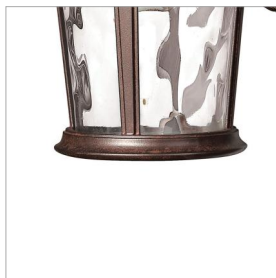

WINDSOR

1890RK

SMALL WALL MOUNT LANTERN

Windsor combines elegant details and decorative detailing into its cast aluminum construction. The unique River Rock or Black finish and clear water glass panels add to its majestic style.

DETAILS	
FINISH:	River Rock
MATERIAL:	Aluminum
GLASS:	Clear Water Glass
DIMMABLE:	YES, WITH DIMMABLE LAMP (NOT INCLUDED)

DIMENSIONS	
WIDTH:	7"
HEIGHT:	12.5"
WEIGHT:	5lb
BACK PLATE:	5.75"W X 8"H
EXTENSION:	8.3"
TOP TO OUTLET:	5.000000"

LIGHT SOURCE	
LIGHT SOURCE:	Socketed
WATTAGE:	1-12w Med. LED, 75w Equiv.
VOLTAGE:	120v

SHIPPING	
CARTON LENGTH:	9.3
CARTON WIDTH:	9
CARTON HEIGHT:	14.5
CARTON WEIGHT:	6

PRODUCT DETAILS:

- Our Estate Collections boast a breadth of fixtures defined by coordinating composition, enduring architecture, and time-honored craftsmanship, designed to meet the needs of expansive properties with extended outdoor living spaces. From the entrance of your driveway to the depths of your backyard, these collections provide cohesive design for stately exteriors.
- Suitable for use in wet (outdoor direct rain) locations as defined by NEC and CEC. Meets United States UL Underwriters Laboratories & CSA Canadian Standards Association Product Safety Standards
- Classic lines and heritage details complement traditional architecture
- 2-year finish warranty