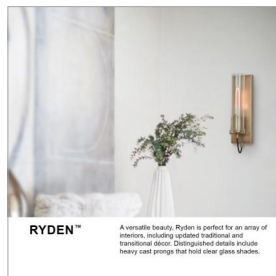

RYDEN

58063BN

MEDIUM THREE LIGHT VANITY

A versatile stunner, Ryden's chic, modern-industrial silhouette is practical yet stylish, featuring elongated glass shades held by heavy cast prongs. Classic finishes are complemented by black, fabric-wrapped cord and subtle detailing.

DETAILS	
FINISH:	Brushed Nickel
MATERIAL:	Steel
GLASS:	Clear
DIMMABLE:	YES - WITH DIMMABLE LAMP (NOT INCLUDED)

DIMENSIONS	
WIDTH:	23"
HEIGHT:	8.3"
WEIGHT:	3.8lb
BACK PLATE:	7"W X 4.5"H
EXTENSION:	5.5"
TOP TO OUTLET:	4.75"

LIGHT SOURCE	
LIGHT SOURCE:	Socketed
WATTAGE:	3-5w Cand. LED, 60w Equiv.
VOLTAGE:	120v

SHIPPING	
CARTON LENGTH:	25.8
CARTON WIDTH:	7.9
CARTON HEIGHT:	10.6
CARTON WEIGHT:	5.4

PRODUCT DETAILS:

- This fixture must be installed with shades/glass facing up toward the ceiling
- Suitable for use in damp locations as defined by NEC and CEC. Meets United States UL Underwriters Laboratories & CSA Canadian Standards Association Product Safety Standards.
- Shown with T-style bulbs (not included)
- Merging the best of traditional and modern elements with a sophisticated and streamlined look