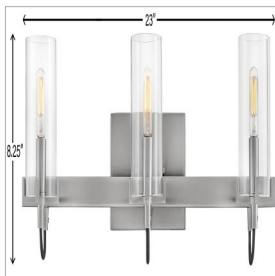

RYDEN

58063BN

MEDIUM THREE LIGHT VANITY

A versatile stunner, Ryden's chic, modern-industrial silhouette is practical yet stylish, featuring elongated glass shades held by heavy cast prongs. Classic finishes are complemented by black, fabric-wrapped cord and subtle detailing.

DETAILS	
FINISH:	Brushed Nickel
MATERIAL:	Steel
GLASS:	Clear
DIMMABLE:	YES - WITH DIMMABLE LAMP (NOT INCLUDED)

DIMENSIONS	
WIDTH:	23"
HEIGHT:	8.3"
WEIGHT:	3.8lb
BACK PLATE:	7"W X 4.5"H
EXTENSION:	5.5"
TOP TO OUTLET:	4.75"

LIGHT SOURCE	
LIGHT SOURCE:	Socketed
WATTAGE:	3-5w Cand. LED, 60w Equiv.
VOLTAGE:	120v

SHIPPING	
CARTON LENGTH:	25.8
CARTON WIDTH:	7.9
CARTON HEIGHT:	10.6
CARTON WEIGHT:	5.4

PRODUCT DETAILS:

- This fixture must be installed with shades/glass facing up toward the ceiling
- Suitable for use in damp locations as defined by NEC and CEC. Meets United States UL Underwriters Laboratories & CSA Canadian Standards Association Product Safety Standards.
- Shown with T-style bulbs (not included)
- Merging the best of traditional and modern elements with a sophisticated and streamlined look