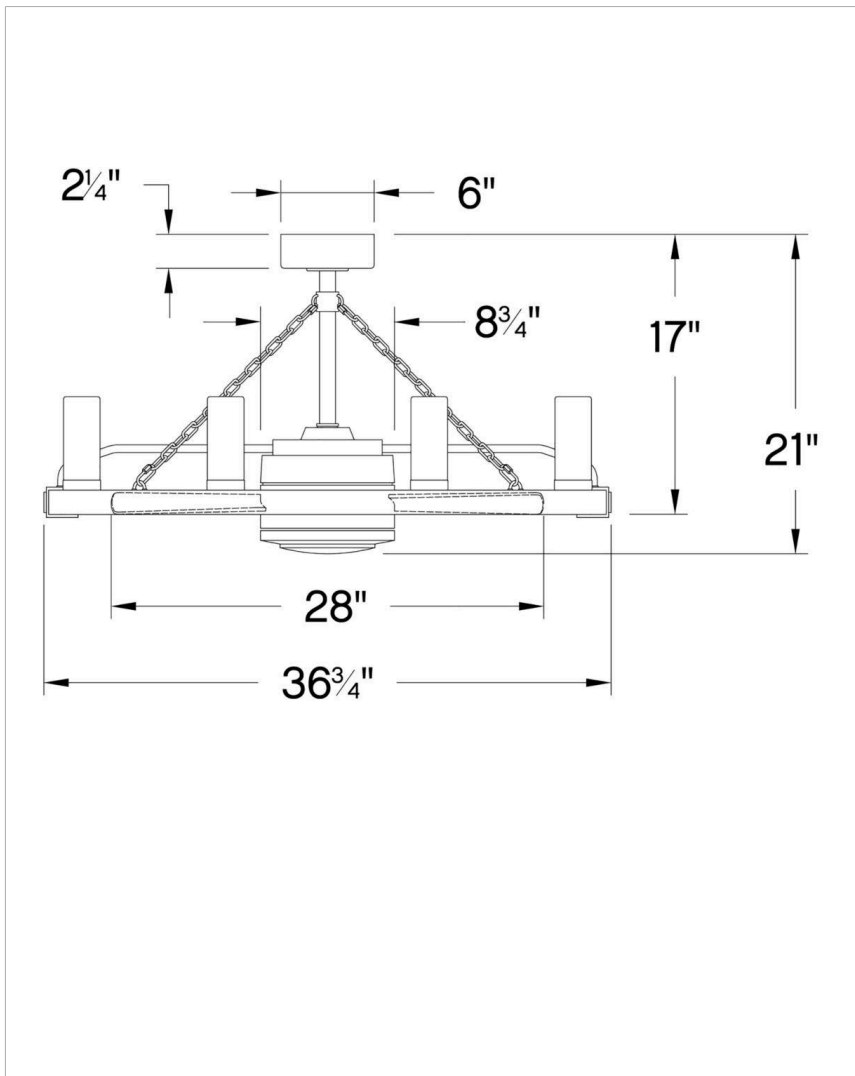

SAWYER

902928FMW-LWD

SAWYER 36" WITH 28" LED SMART
FANDELIER

DETAILS	
FAN FINISH:	Matte White
GLASS:	Clear Seedy
BLADE COUNT:	5
SLOPE DEGREE:	20

DIMENSIONS	
WIDTH:	36"
HEIGHT:	20"
WEIGHT:	30lb

LIGHT SOURCE	
VOLTAGE:	120v

MOUNTING	
CANOPY:	6" Dia.
LEAD WIRE:	1 X 76"
MAX HEIGHT:	33

SHIPPING	
CARTON LENGTH:	39.7
CARTON WIDTH:	39.6
CARTON HEIGHT:	10.5
CARTON WEIGHT:	38.3

The fresh, rustic design of Sawyer will inject any outdoor living experience with the warm, cozy ambiance of an indoor setting. Available in Metallic Matte Bronze with Sequoi, Matte White with Weathered Wood or Matte Black with Driftwood, Sawyer features composite blades. Sawyer is so versatile, it can be used for both indoor and outdoor spaces.

HINKLEY

HINKLEY
33000 Pin Oak Parkway
Avon Lake, OH 44012

PHONE: (440) 653-5500
Toll Free: 1 (800) 446-5539

hinkley.com

SAWYER 36" WITH 28" LED SMART FANDELIER

902928FMW-LWD

PERFORMANCE SPECIFICATIONS	STANDARD	
	HIGH SPEED	AVERAGE SPEED
Airflow	2432	1637
EnergyUse	10.7	8
EnergyCost	3	2
Efficiency	227	201
AMPS	0.19	0.12
RPMS	319	211