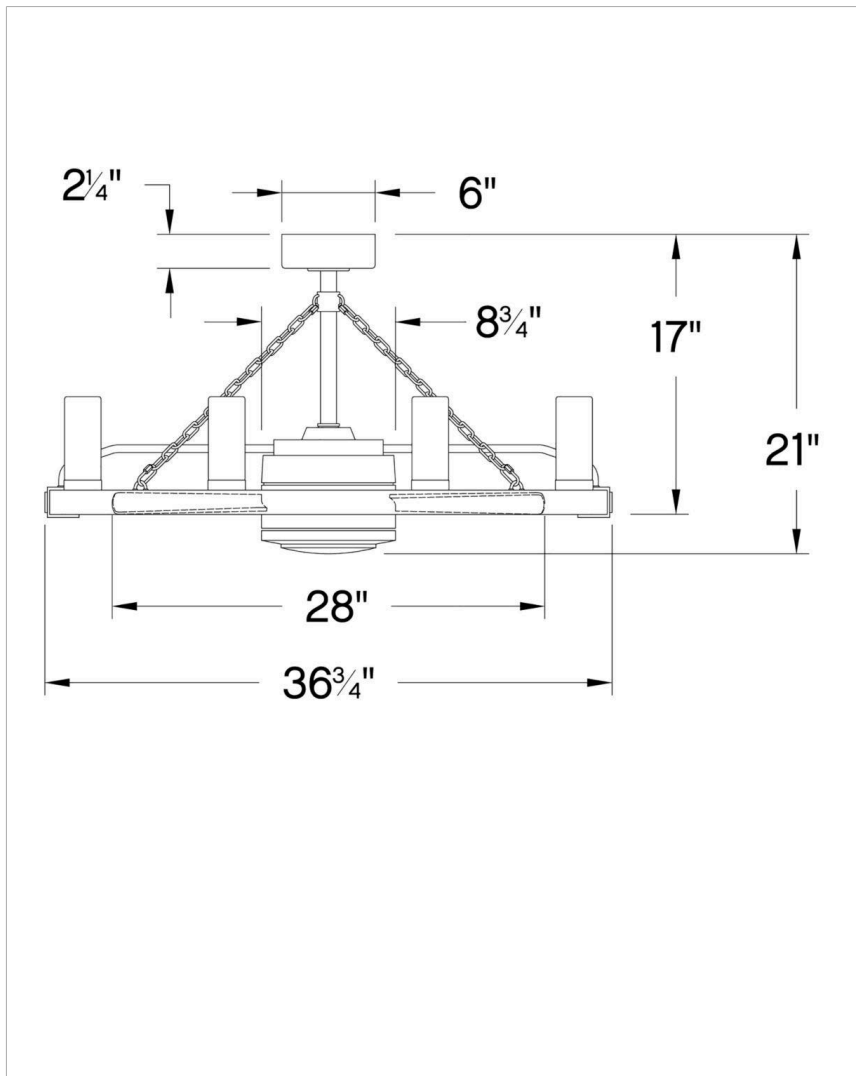

## 902928FMW-LWD

SAWYER 36" WITH 28" LED SMART  
FANDELIER

DETAILS	
FAN FINISH:	Matte White
GLASS:	Clear Seedy
BLADE COUNT:	5
SLOPE DEGREE:	20

DIMENSIONS	
WIDTH:	36"
HEIGHT:	20"
WEIGHT:	30lb

LIGHT SOURCE	
VOLTAGE:	120v

MOUNTING	
CANOPY:	6" Dia.
LEAD WIRE:	1 X 76"
MAX HEIGHT:	33

SHIPPING	
CARTON LENGTH:	39.7
CARTON WIDTH:	39.6
CARTON HEIGHT:	10.5
CARTON WEIGHT:	38.3

The fresh, rustic design of Sawyer will inject any outdoor living experience with the warm, cozy ambiance of an indoor setting. Available in Metallic Matte Bronze with Sequoi, Matte White with Weathered Wood or Matte Black with Driftwood, Sawyer features composite blades. Sawyer is so versatile, it can be used for both indoor and outdoor spaces.