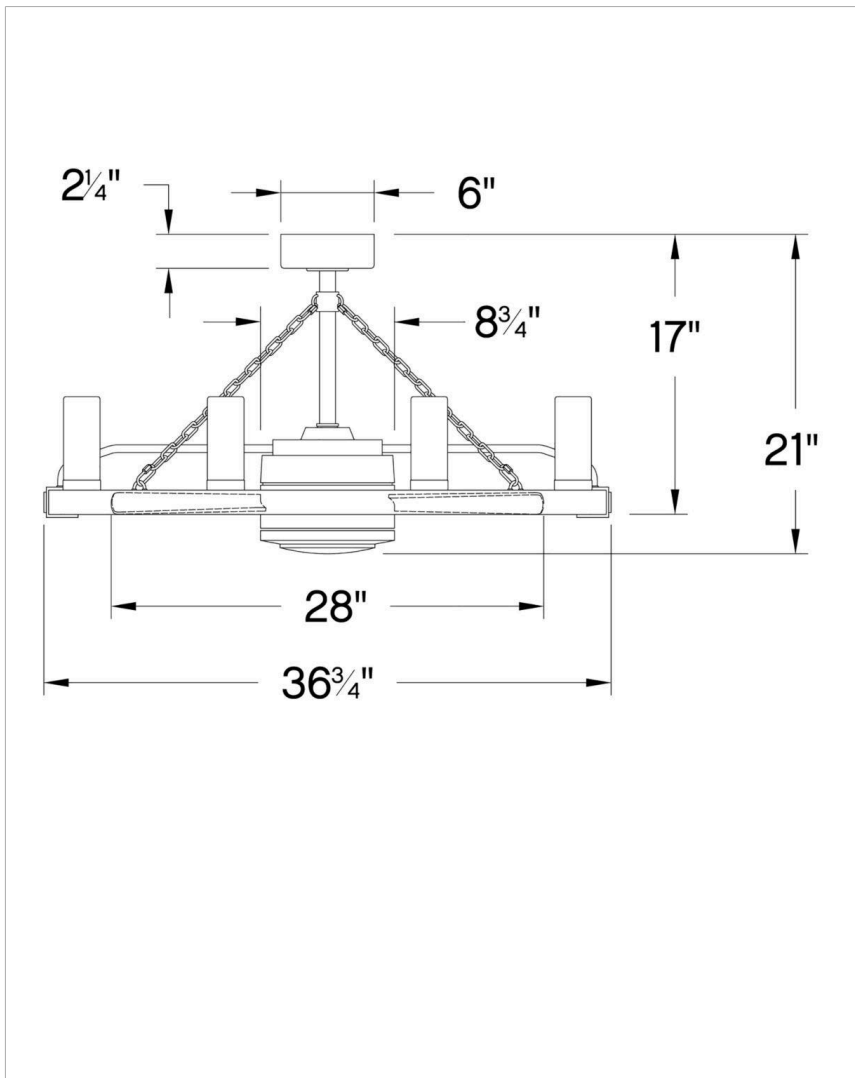

SAWYER

902928FMW-LWD

SAWYER 36" WITH 28" LED SMART
FANDELIER

DETAILS	
FAN FINISH:	Matte White
GLASS:	Clear Seedy
BLADE COUNT:	5
SLOPE DEGREE:	20

DIMENSIONS	
WIDTH:	36"
HEIGHT:	20"
WEIGHT:	30lb

LIGHT SOURCE	
VOLTAGE:	120v

MOUNTING	
CANOPY:	6" Dia.
LEAD WIRE:	1 X 76"
MAX HEIGHT:	33

SHIPPING	
CARTON LENGTH:	39.7
CARTON WIDTH:	39.6
CARTON HEIGHT:	10.5
CARTON WEIGHT:	38.3

The fresh, rustic design of Sawyer will inject any outdoor living experience with the warm, cozy ambiance of an indoor setting. Available in Metallic Matte Bronze with Sequoi, Matte White with Weathered Wood or Matte Black with Driftwood, Sawyer features composite blades. Sawyer is so versatile, it can be used for both indoor and outdoor spaces.

HINKLEY

HINKLEY
33000 Pin Oak Parkway
Avon Lake, OH 44012

PHONE: (440) 653-5500
Toll Free: 1 (800) 446-5539

hinkley.com

SAWYER 36" WITH 28" LED SMART FANDELIER

902928FMW-LWD

PERFORMANCE SPECIFICATIONS	STANDARD	
	HIGH SPEED	AVERAGE SPEED
Airflow	2432	1637
EnergyUse	10.7	8
EnergyCost	3	2
Efficiency	227	201
AMPS	0.19	0.12
RPMS	319	211