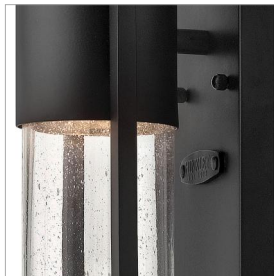

SHELTER

1326BK

MEDIUM WALL MOUNT LANTERN

Shelter's minimalist style in aluminum creates a chic, dramatic statement as the light from above grazes through its clear seedy glass. Shelter comes standard Dark Sky compliant.

DETAILS	
FINISH:	Black
MATERIAL:	Aluminum
GLASS:	Clear Seedy
DIMMABLE:	Yes

DIMENSIONS	
WIDTH:	4.5"
HEIGHT:	15.5"
WEIGHT:	2lb
BACK PLATE:	4.5"W X 12"H
EXTENSION:	4.8"
TOP TO OUTLET:	5.750000"

LIGHT SOURCE	
LIGHT SOURCE:	Socketed
WATTAGE:	1-7w GU10 LED, 50w Equiv.
VOLTAGE:	120v

SHIPPING	
CARTON LENGTH:	18.5
CARTON WIDTH:	9.9
CARTON HEIGHT:	7.3
CARTON WEIGHT:	4

PRODUCT DETAILS:

- Suitable for use in wet (outdoor direct rain) locations as defined by NEC and CEC. Meets United States UL Underwriters Laboratories & CSA Canadian Standards Association Product Safety Standards
- 2-year finish warranty
- Bold lines and a clean, minimalist style complement contemporary architecture
- Fixture is Dark Sky compliant and engineered to minimize light glare upward into the night sky