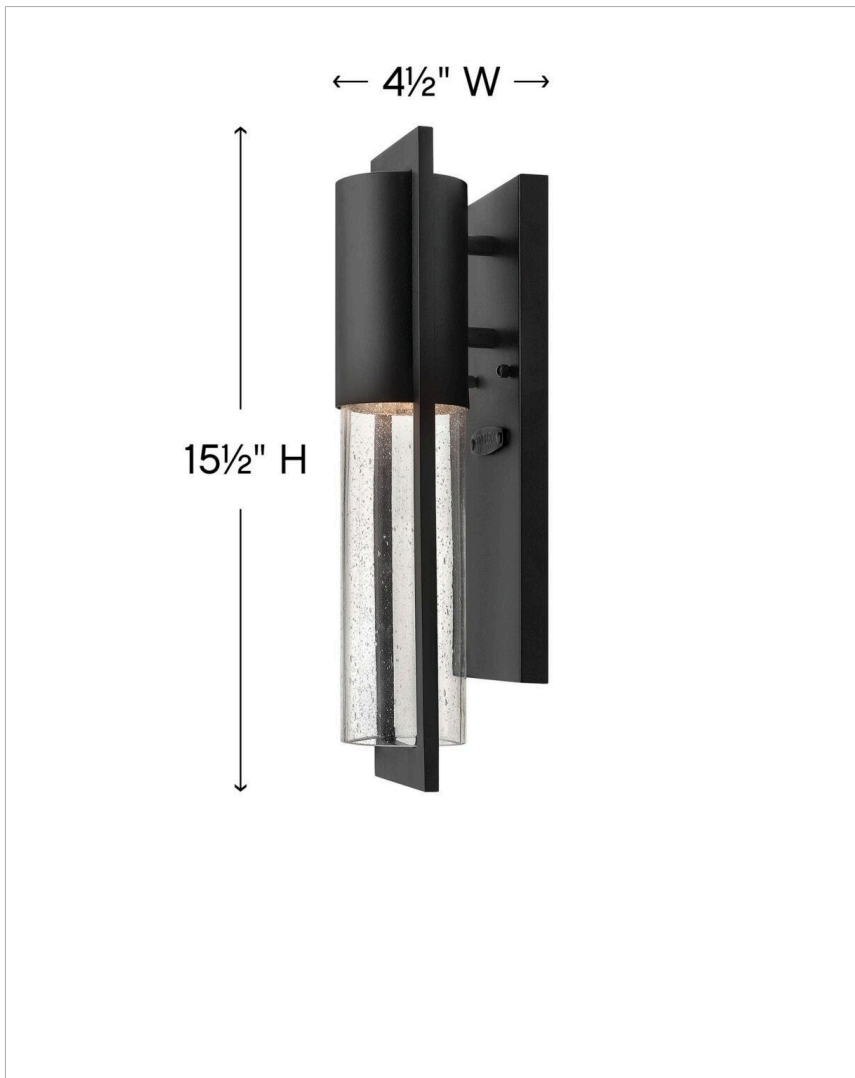

SHELTER

1326BK

MEDIUM WALL MOUNT LANTERN

Shelter's minimalist style in aluminum creates a chic, dramatic statement as the light from above grazes through its clear seedy glass. Shelter comes standard Dark Sky compliant.

DETAILS	
FINISH:	Black
MATERIAL:	Aluminum
GLASS:	Clear Seedy
DIMMABLE:	Yes

DIMENSIONS	
WIDTH:	4.5"
HEIGHT:	15.5"
WEIGHT:	2lb
BACK PLATE:	4.5"W X 12"H
EXTENSION:	4.8"
TOP TO OUTLET:	5.750000"

LIGHT SOURCE	
LIGHT SOURCE:	Socketed
WATTAGE:	1-7w GU10 LED, 50w Equiv.
VOLTAGE:	120v

SHIPPING	
CARTON LENGTH:	18.5
CARTON WIDTH:	9.9
CARTON HEIGHT:	7.3
CARTON WEIGHT:	4

PRODUCT DETAILS:

- Suitable for use in wet (outdoor direct rain) locations as defined by NEC and CEC. Meets United States UL Underwriters Laboratories & CSA Canadian Standards Association Product Safety Standards
- 2-year finish warranty
- Bold lines and a clean, minimalist style complement contemporary architecture
- Fixture is Dark Sky compliant and engineered to minimize light glare upward into the night sky