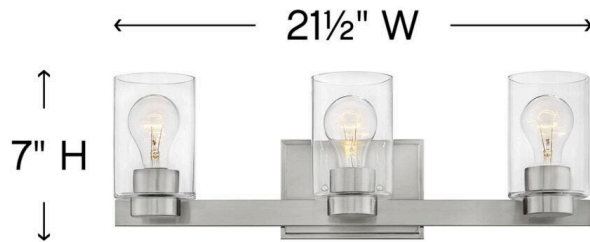

MILEY

5053BN-CL

MEDIUM THREE LIGHT VANITY

Miley's chic design complements a variety of décors with its sleek lines and elegant glass shape. The cast stepped back plate and cast glass holders in Chrome or Brushed Nickel finishes add to its beauty.

DETAILS	
FINISH:	Brushed Nickel
MATERIAL:	Steel
GLASS:	Clear
DIMMABLE:	YES, WITH DIMMABLE LAMP (NOT INCLUDED)

DIMENSIONS	
WIDTH:	21.5"
HEIGHT:	7"
WEIGHT:	3.5lb
BACK PLATE:	6.5"W X 4.75"H
EXTENSION:	5.8"
TOP TO OUTLET:	4.500000"

LIGHT SOURCE	
LIGHT SOURCE:	Socketed
WATTAGE:	3-12w Med. LED, 100w Equiv.
VOLTAGE:	120v

SHIPPING	
CARTON LENGTH:	23
CARTON WIDTH:	11.5
CARTON HEIGHT:	6.5
CARTON WEIGHT:	5

PRODUCT DETAILS:

- Fixture can be mounted either up or down
- Suitable for use in damp locations as defined by NEC and CEC. Meets United States UL Underwriters Laboratories & CSA Canadian Standards Association Product Safety Standards.
- Merging the best of traditional and modern elements with a sophisticated and streamlined look