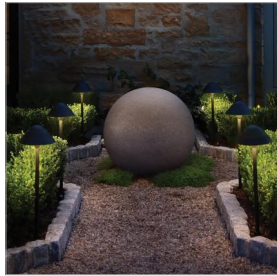

PRODUCT DETAILS:

- Suitable for use in wet (outdoor direct rain) locations as defined by NEC and CEC. Meets United States UL Underwriters Laboratories & CSA Canadian Standards Association Product Safety Standards
- LED Bulbs carry a 3-year limited warranty
- For more information on how to control your landscape lighting via the Hinkley Home Automation App, [click here](#).
- A wiring kit and ground spike are supplied
- Sophisticated and streamlined design, durable construction and a timeless finish complement any architectural style