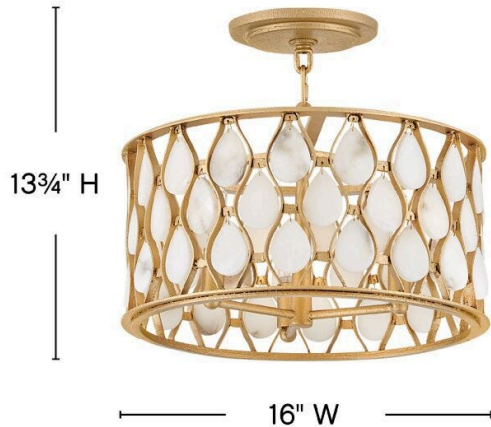

ESTIE

FR41503PI

MEDIUM CONVERTIBLE SEMI-FLUSH MOUNT

Opulently adorned with natural alabaster stones held within a traditional latticework shade, Estie brings organic elegance to any aesthetic. Intricately curved metalwork complements the frame, chain, and canopy in a textured Piastra Gold finish.

DETAILS	
FINISH:	Piastra Gold
MATERIAL:	Steel
SLOPE DEGREE:	90
DIMMABLE:	YES - WITH DIMMABLE LAMP (NOT INCLUDED)

DIMENSIONS	
WIDTH:	16"
HEIGHT:	10.3"
WEIGHT:	14.7lb

LIGHT SOURCE	
LIGHT SOURCE:	Socketed
WATTAGE:	3-5w Cand. LED, 60w Equiv.
VOLTAGE:	120v

MOUNTING	
CANOPY:	6.5" Dia.
LEAD WIRE:	1 X 144"

SHIPPING	
CARTON LENGTH:	22.8
CARTON WIDTH:	22.8
CARTON HEIGHT:	16.3
CARTON WEIGHT:	23.1

Mounted as a convertible flush-mount.

PRODUCT DETAILS:

- Suitable for use in dry (indoor) locations as defined by NEC and CEC. Meets United States UL Underwriters Laboratories & CSA Canadian Standards Association Product Safety Standards.
- Classic, elegant lines and timeless details enhance a traditional space
- Luxurious gold finish with opulent sheen
- Convertible fixture can be hung as a pendant or semi-flush mount