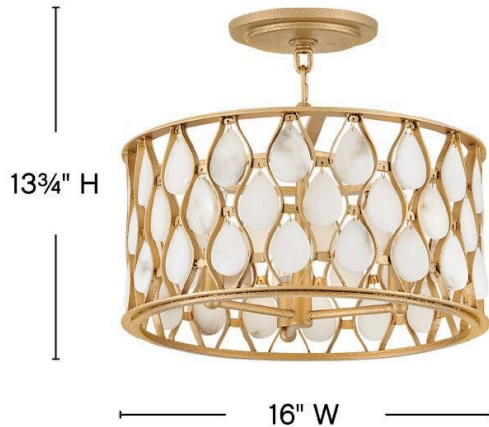

ESTIE

FR41503PI

MEDIUM CONVERTIBLE SEMI-FLUSH MOUNT

Opulently adorned with natural alabaster stones held within a traditional latticework shade, Estie brings organic elegance to any aesthetic. Intricately curved metalwork complements the frame, chain, and canopy in a textured Piastra Gold finish.

Mounted as a convertible flush-mount.

DETAILS	
FINISH:	Piastra Gold
MATERIAL:	Steel
SLOPE DEGREE:	90
DIMMABLE:	YES - WITH DIMMABLE LAMP (NOT INCLUDED)

DIMENSIONS	
WIDTH:	16"
HEIGHT:	10.3"
WEIGHT:	14.7lb

LIGHT SOURCE	
LIGHT SOURCE:	Socketed
WATTAGE:	3-5w Cand. LED, 60w Equiv.
VOLTAGE:	120v

MOUNTING	
CANOPY:	6.5" Dia.
LEAD WIRE:	1 X 144"

SHIPPING	
CARTON LENGTH:	22.8
CARTON WIDTH:	22.8
CARTON HEIGHT:	16.3
CARTON WEIGHT:	23.1

PRODUCT DETAILS:

- Suitable for use in dry (indoor) locations as defined by NEC and CEC. Meets United States UL Underwriters Laboratories & CSA Canadian Standards Association Product Safety Standards.
- Classic, elegant lines and timeless details enhance a traditional space
- Luxurious gold finish with opulent sheen
- Convertible fixture can be hung as a pendant or semi-flush mount